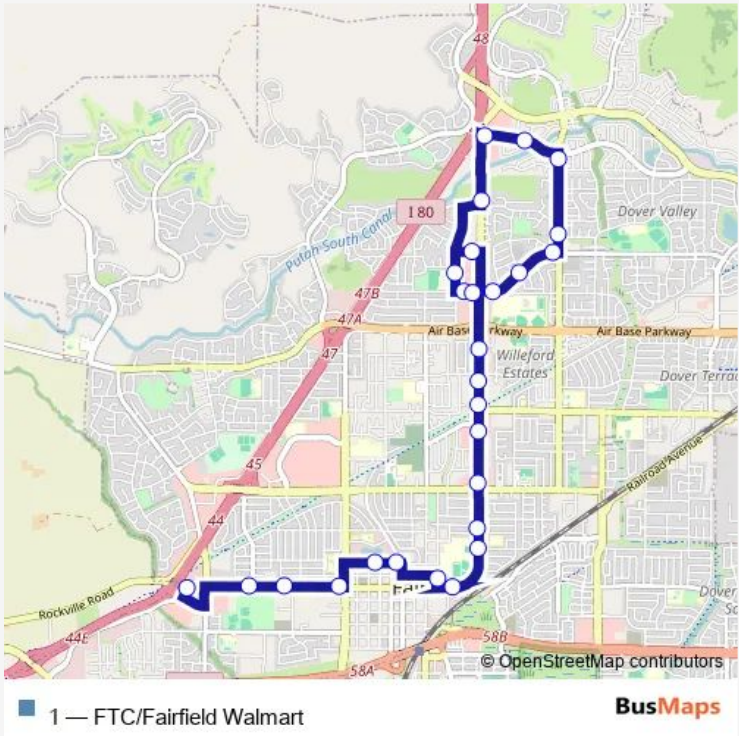

## Bus 1 FTC/Fairfield Walmart

[Go to website](#)

**Direction**  
 Fairfield Walmart — Fairfield Transportation Center  
 27 stops  
[Open route schedule](#)

- Fairfield Walmart
- N Texas St and Marigold Dr
- Dickson Hill Rd and N Texas St
- Dickson Hill Rd and El Camino Dr
- Dover Ave and Dickson Hill Rd
- Doverwood Apartments
- Cement Hill Rd and Dover Ave
- Cement Hill Rd and Camrose Ave
- Cement Hill Rd and Elmhurst Cir
- Hawthorne Dr and N Texas St
- Orchid St and Larkspur Ln
- Smart and Final
- N Texas St and Alaska Ave
- N Texas St and Pacific Ave
- N Texas St and E Tabor Ave
- N Texas St and Acacia Street
- N Texas St and Travis Blvd
- N Texas Street and Bell Avenue
- N Texas St and E Tennessee St
- Texas St and Clay St
- Armijo High School

Route schedule  
 Fairfield Walmart — Fairfield Transportation Center

Monday	06:21-19:21
Tuesday	06:21-19:21
Wednesday	06:21-19:21
Thursday	06:21-19:21
Friday	06:21-19:21
Saturday	09:21-16:21
Sunday	—

Route info  
 Direction: Fairfield Walmart  
 Stops: 27  
 Trip Duration: 0 hour 33 min

Kentucky St and Webster St

Fairfield Civic Center

W Texas St and Pennsylvania Ave

W Texas St and Gregory St

W Texas St and 5th St

Fairfield Transportation Center

**Direction**

Fairfield Transportation Center — Fairfield Walmart

19 stops

[Open route schedule](#)

Fairfield Transportation Center

W Texas St and Beck Ave

Allan Witt Park

W Texas St and 2nd St

W Texas St and 1st St

Pennsylvania Ave and Kentucky St