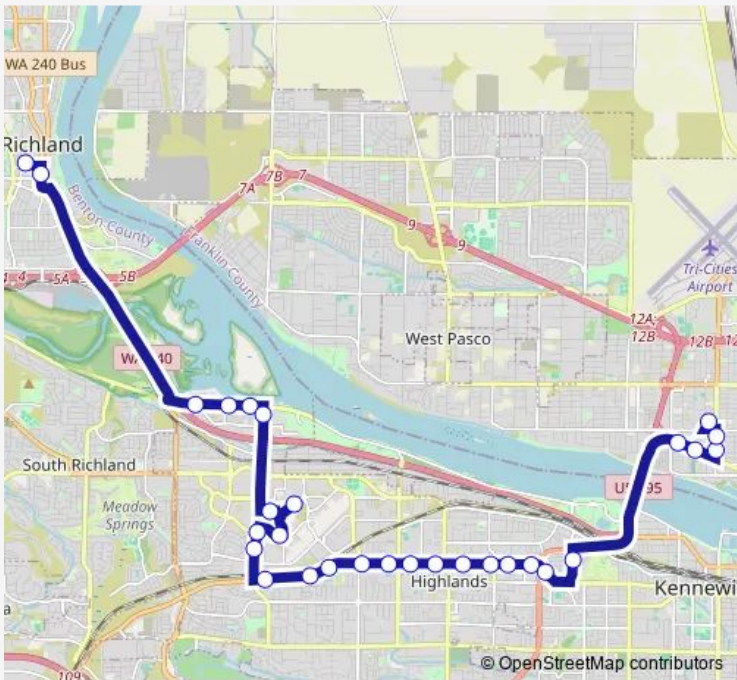

Bus 1 Metro Route 1

[Go to website](#)

Direction
 22nd Ave Transit Center — Knight St Transit Center
 31 stops
[Open route schedule](#)

- 22nd Ave Transit Center
- 20th Ave at Irving St
- 20th Ave at Hopkins St
- Lewis St at 20th Ave
- Lewis St at 24th Ave
- Yelm St at Clearwater Ave
- Vista Way at Conway St
- Clearwater Ave at Huntington St
- Clearwater Ave at Johnson St
- Clearwater Ave at Morain St
- Clearwater Ave at Quillan St
- Clearwater Ave at Yost St
- Clearwater Ave at Arthur St
- Clearwater Ave at Fillmore St
- Clearwater Ave at Lincoln St / Mckinley St
- Clearwater Ave at Quay St
- Clearwater Ave at Taft St
- Clearwater Ave at Colorado St
- Columbia Center Blvd at Deschutes Ave
- Columbia Center Blvd at Grandridge Blvd
- Grandridge Blvd at Young St

Route schedule
 22nd Ave Transit Center — Knight St Transit Center

Monday	06:08-21:30
Tuesday	06:08-21:30
Wednesday	06:08-21:30
Thursday	06:08-21:30
Friday	06:08-21:30
Saturday	06:53-21:30
Sunday	08:00-18:00

Route info
 Direction: 22nd Ave Transit Center
 Stops: 31
 Trip Duration: 0 hour 37 min

1 — Metro Route 1 BusMaps

Young St at Grandridge Blvd

Three Rivers Transit Center

Quinault Ave at Okanogan Pl

Quinault Ave at Columbia Center Blvd

Trip Duration: 0 hour 39 min

Lewis St at 24th Ave

20th Ave at Hopkins St

20th Ave at Irving St

22nd Ave Transit Center

1 Bus time schedules and route maps are available in an offline PDF at busmaps.com. Use the busmaps.com website to see live bus times, train schedule or subway schedule, and step-by-step directions for all public transit in Pasco