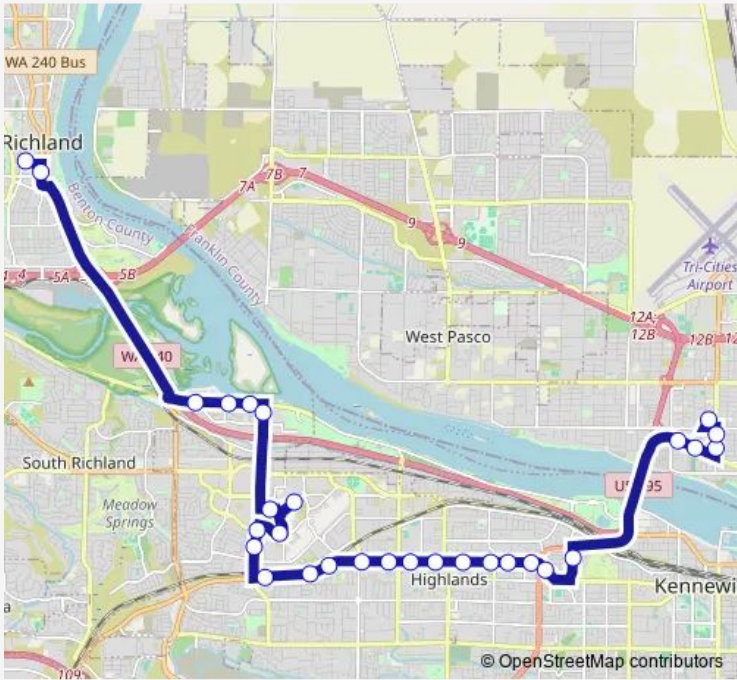

Bus 1 Metro Route 1

[Go to website](#)

Direction
 22nd Ave Transit Center — Knight St Transit Center
 31 stops
[Open route schedule](#)

- 22nd Ave Transit Center
- 20th Ave at Irving St
- 20th Ave at Hopkins St
- Lewis St at 20th Ave
- Lewis St at 24th Ave
- Yelm St at Clearwater Ave
- Vista Way at Conway St
- Clearwater Ave at Huntington St
- Clearwater Ave at Johnson St
- Clearwater Ave at Morain St
- Clearwater Ave at Quillan St
- Clearwater Ave at Yost St
- Clearwater Ave at Arthur St
- Clearwater Ave at Fillmore St
- Clearwater Ave at Lincoln St / Mckinley St
- Clearwater Ave at Quay St
- Clearwater Ave at Taft St
- Clearwater Ave at Colorado St
- Columbia Center Blvd at Deschutes Ave
- Columbia Center Blvd at Grandridge Blvd
- Grandridge Blvd at Young St

Route schedule
 22nd Ave Transit Center — Knight St Transit Center

Monday	06:08-21:30
Tuesday	06:08-21:30
Wednesday	06:08-21:30
Thursday	06:08-21:30
Friday	06:08-21:30
Saturday	06:53-21:30
Sunday	08:00-18:00

Route info
 Direction: 22nd Ave Transit Center
 Stops: 31
 Trip Duration: 0 hour 37 min

1 — Metro Route 1 BusMaps

Young St at Grandridge Blvd

Three Rivers Transit Center

Quinault Ave at Okanogan Pl

Quinault Ave at Columbia Center Blvd

Trip Duration: 0 hour 39 min

Lewis St at 24th Ave

20th Ave at Hopkins St

20th Ave at Irving St

22nd Ave Transit Center

1 Bus time schedules and route maps are available in an offline PDF at busmaps.com. Use the busmaps.com website to see live bus times, train schedule or subway schedule, and step-by-step directions for all public transit in Pasco