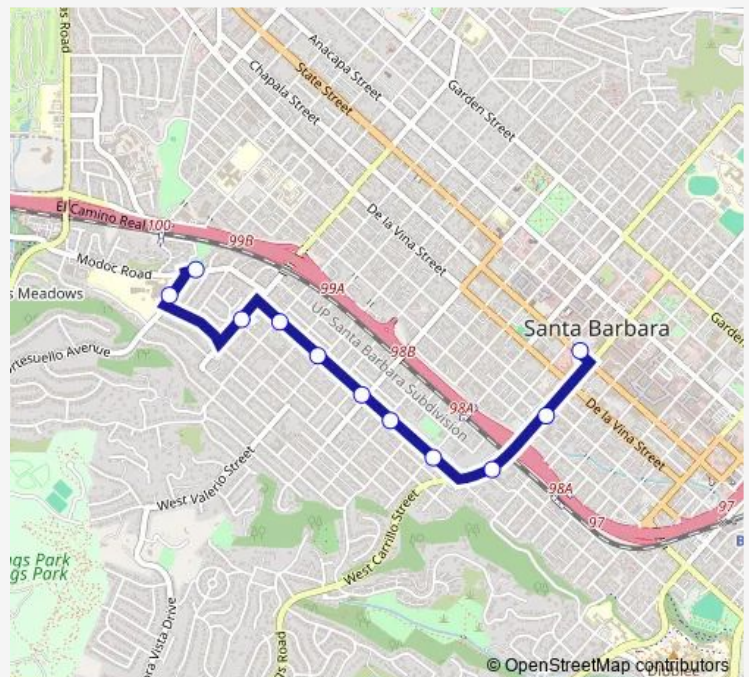

Bus 1 West Santa Barbara

[Go to website](#)

Direction

Modoc & Portesuello — Transit Center

11 stops

[Open route schedule](#)

- Modoc & Portesuello
- Portesuello & Gillespie
- Mission & Chino
- San Andres & Pedregosa
- San Andres & Valerio
- San Andres & Micheltorena
- San Andres & Sola
- San Andres & Anapamu
- Carrillo & San Pascual
- Carrillo & Bath
- Transit Center

Route schedule

Modoc & Portesuello — Transit Center

Monday	06:10-21:40
Tuesday	06:10-21:50
Wednesday	06:10-21:40
Thursday	06:10-21:40
Friday	06:10-21:40
Saturday	06:15-21:50
Sunday	07:35-20:40

Route info

Direction: Modoc & Portesuello

Stops: 11

Trip Duration: 0 hour 20 min

Direction

Transit Center — Modoc & Portesuello

10 stops

[Open route schedule](#)

Transit Center

Modoc & Portesuello

Route schedule

Transit Center — Modoc & Portesuello

Monday 06:25-22:00

Tuesday 06:25-22:00

Wednesday 06:25-22:00

Thursday 06:25-22:00

Friday 06:25-22:00