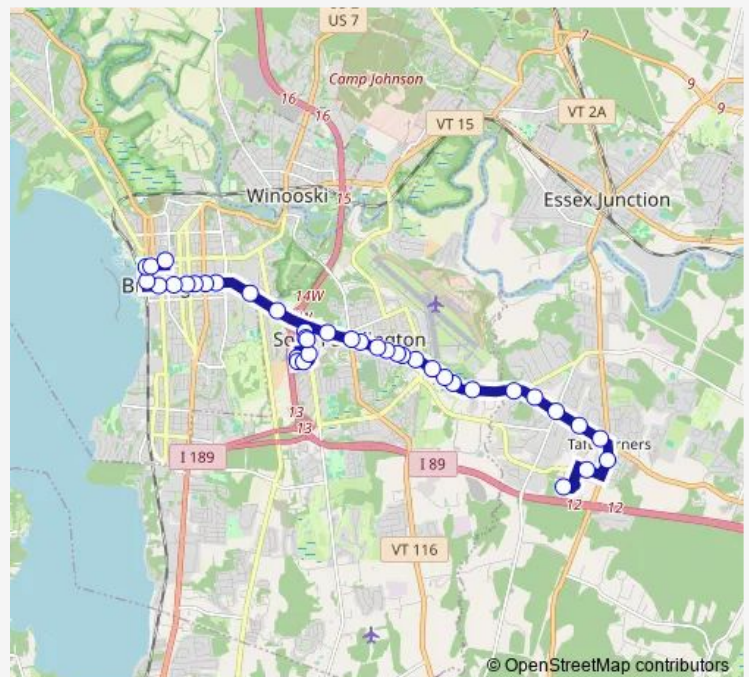

Walmart — Downtown Transit Center - B, D, F, H, J

Monday 17:15

Tuesday 17:15

Wednesday 17:15

Thursday 17:15

Friday 17:15

Saturday —

Sunday —

Route info

Direction: Walmart

Stops: 38

Trip Duration: 0 hour 48 min

1 — Williston

Dorset Street at Williston Road

Dorset Street at Peoples United Bank

University Mall

Sunday 08:00-18:30

Route info

Direction: Downtown Transit Center - A, C, E, G, I

Stops: 45

Trip Duration: 0 hour 33 min

Williston Road at Mills Avenue

Williston Road at Kennedy Drive

Williston Road at VT Tire

Thursday 06:00-23:10

Friday 06:00-23:10

Saturday 06:10-23:10

Sunday 08:40-19:10

Route info

Direction: Walmart

Stops: 39

Trip Duration: 0 hour 35 min