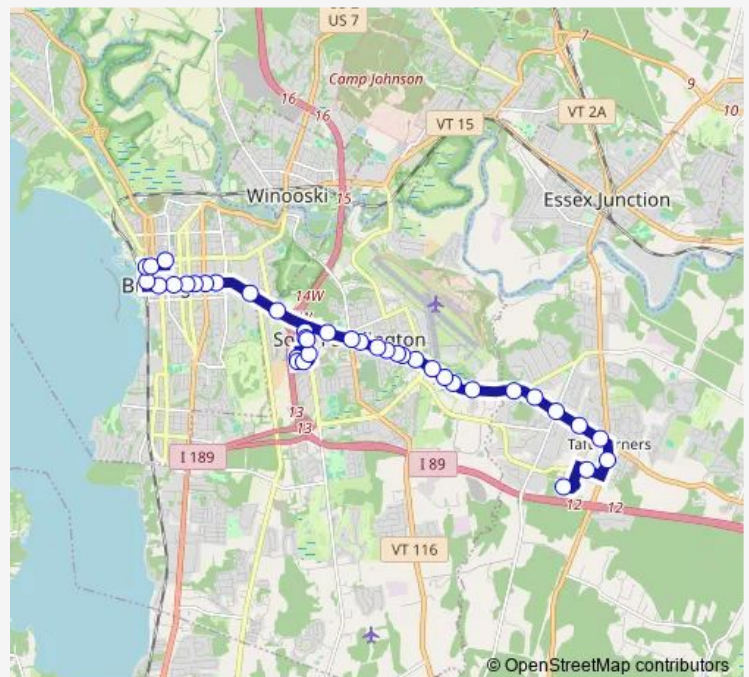

### Route schedule

Walmart — Downtown Transit Center - B, D, F, H, J

Monday 17:15

Tuesday 17:15

Wednesday 17:15

Thursday 17:15

Friday 17:15

Saturday —

### Route info

Direction: Walmart

Stops: 38

Trip Duration: 0 hour 48 min

1 — Williston

Dorset Street at Williston Road

Dorset Street at Peoples United Bank

University Mall

## Route info

Direction: Downtown Transit Center - A, C, E, G, I

Stops: 45

Trip Duration: 0 hour 33 min

Williston Road at Mills Avenue

Williston Road at Kennedy Drive

Williston Road at VT Tire

Williston Road at Ace Hardware

## Route info

Direction: Walmart

Stops: 39

Trip Duration: 0 hour 30 min

Dorset Street at Blue Mall

Dorset Street at Barnes & Noble

Williston Road at Sheraton Hotel

University Heights