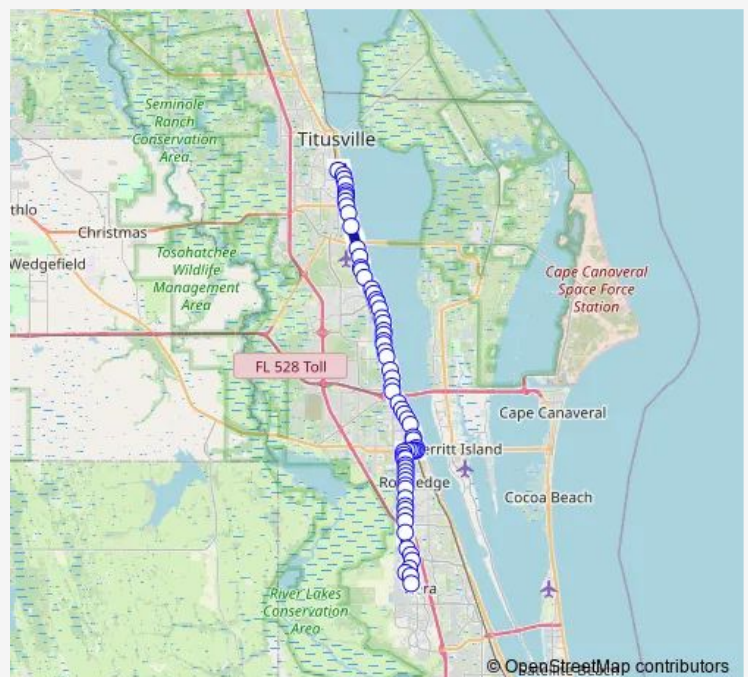

Washington Ave/ Sr-50 (SW Corner)

S Washington Ave/ Riveredge Dr (W Side)

S Washington Ave@ Children Center

S Washington Ave/ Vectorspace Blvd (SE Corner)

S Washington Ave @ 6700 Building

US 1 across from Satellite Rd

US 1 across from Manatee Hammock Campground

US1/ River Park Blvd (SW Corner)

Route schedule

Government Center @ Titusville Northside — Viera Regional Park

Monday —

Tuesday —

Wednesday —

Thursday —

Friday —

Saturday 07:45

Sunday —

Route info

Direction: Government Center @ Titusville Northside

Stops: 75

Trip Duration: 1 hour 10 min

1 — Titusville/Viera

N Cocoa Blvd/ Palm St NW Corner

N Cocoa Blvd/ Elkcam Blvd NW Corner

N Cocoa Blvd Across From Boardwalk Condos

N Cocoa Blvd/ Fay Blvd SW Corner

N Cocoa Blvd @ Port ST John Plaza

N Cocoa Blvd @ Space Coast Flea Market