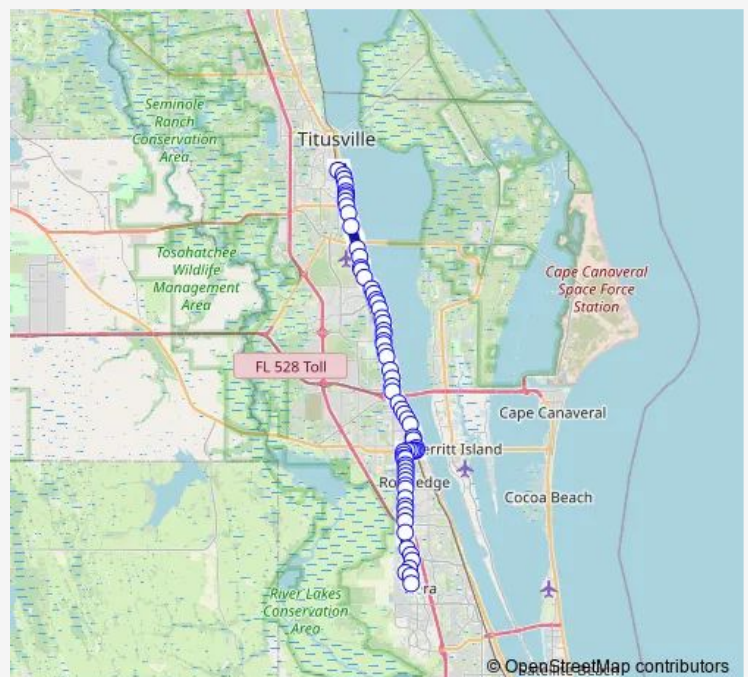

Washington Ave/ Sr-50 (SW Corner)

S Washington Ave/ Riveredge Dr (W Side)

S Washington Ave@ Children Center

S Washington Ave/ Vectorspace Blvd (SE Corner)

S Washington Ave @ 6700 Building

US 1 across from Satellite Rd

US 1 across from Manatee Hammock Campground

US1/ River Park Blvd (SW Corner)

Route schedule

Government Center @ Titusville Northside — Viera Regional Park

Monday —

Tuesday —

Wednesday —

Thursday —

Friday —

Saturday 07:45

Sunday —

Route info

Direction: Government Center @ Titusville Northside

Stops: 75

Trip Duration: 1 hour 10 min

1 — Titusville/Viera

N Cocoa Blvd/ Palm St NW Corner

N Cocoa Blvd/ Elkcam Blvd NW Corner

N Cocoa Blvd Across From Boardwalk Condos

N Cocoa Blvd/ Fay Blvd SW Corner

N Cocoa Blvd @ Port ST John Plaza

N Cocoa Blvd @ Space Coast Flea Market