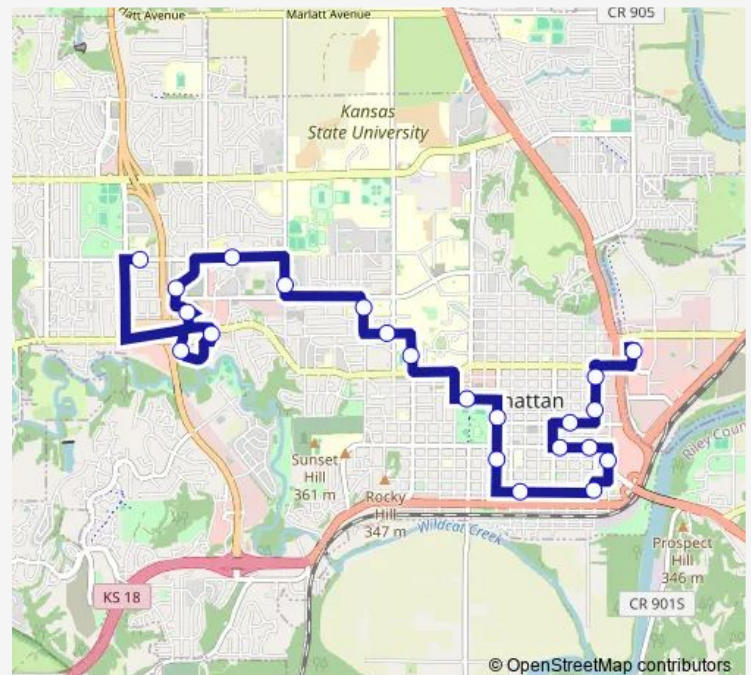

Hy-Vee

Route schedule

Matc/Cico Park — Walmart

Monday 07:00-17:30

Tuesday 07:00-17:30

Wednesday 07:00-17:30

Thursday 07:00-17:30

Friday 07:00-17:30

Saturday 10:00-17:30

Sunday —

Route info

Direction: Matc/Cico Park

Stops: 23

Trip Duration: 0 hour 41 min

Dillons East

Walmart

Direction

Walmart — Matc/Cico Park

22 stops

[Open route schedule](#)

Walmart

Hy-Vee

Osage & 4th

Post Office

Walgreens W

Matc/Cico Park

Route schedule

Walmart — Matc/Cico Park

Monday 07:51-18:21

Tuesday 07:51-18:21

Wednesday 07:51-18:21

Thursday 07:51-18:21