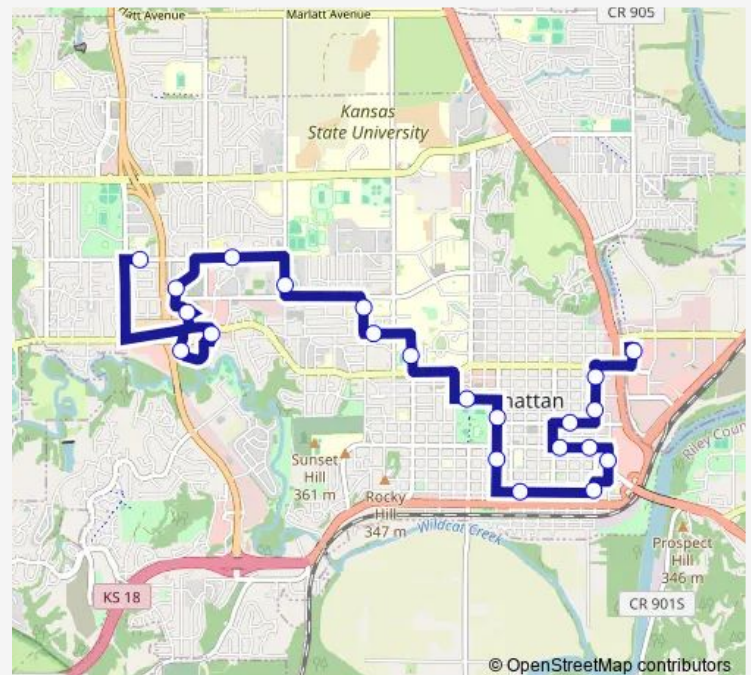

Saturday 10:00-17:30

Sunday —

Route info

Direction: Matc/Cico Park

Stops: 23

Trip Duration: 0 hour 41 min

Dillons East

Walmart

Direction

Walmart — Matc/Cico Park

22 stops

[Open route schedule](#)

Walmart

Hy-Vee

Osage & 4th

Post Office

Walgreens W

Matc/Cico Park

Route schedule

Walmart — Matc/Cico Park

Monday 07:51-18:21

Tuesday 07:51-18:21

Wednesday 07:51-18:21

Thursday 07:51-18:21

Friday 07:51-18:21

Saturday 09:21-18:21

Sunday —

Route info

Direction: Walmart

Stops: 22

Trip Duration: 0 hour 39 min

1 Bus time schedules and route maps are available in an offline PDF at busmaps.com. Use the busmaps.com website to see live bus times, train schedule or subway schedule, and step-by-step directions for all public transit in