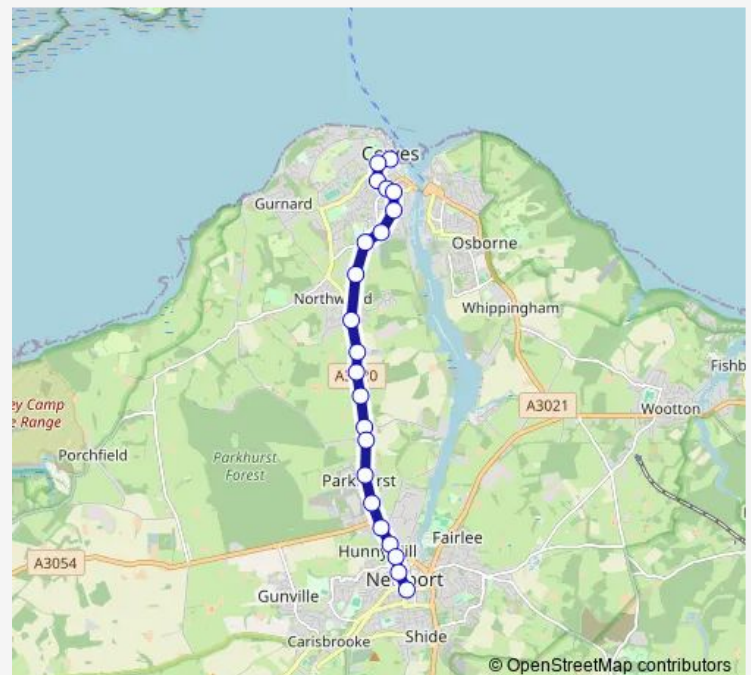

Thursday 00:05-23:30

Friday 00:05-23:30

Saturday 00:05-23:15

Sunday 00:25-23:30

Route info

Direction: Bus Station

Stops: 21

Trip Duration: 0 hour 18 min

1 — Newport - Cowes

Direction

Co-op — Bus Station

22 stops

[Open route schedule](#)

Co-op

Park Gates

Fire Station

Victoria Road

Arctic Road

Smithards Lane

Cowes Medical Centre

Somerton Park-and-Ride

BAE Systems

Horseshoe Inn

Chawton Lane

Friday 00:35-23:55

Saturday 00:35-23:35

Sunday 06:20-23:55

Route info

Direction: Bus Station

Stops: 22

Trip Duration: 0 hour 18 min

Direction