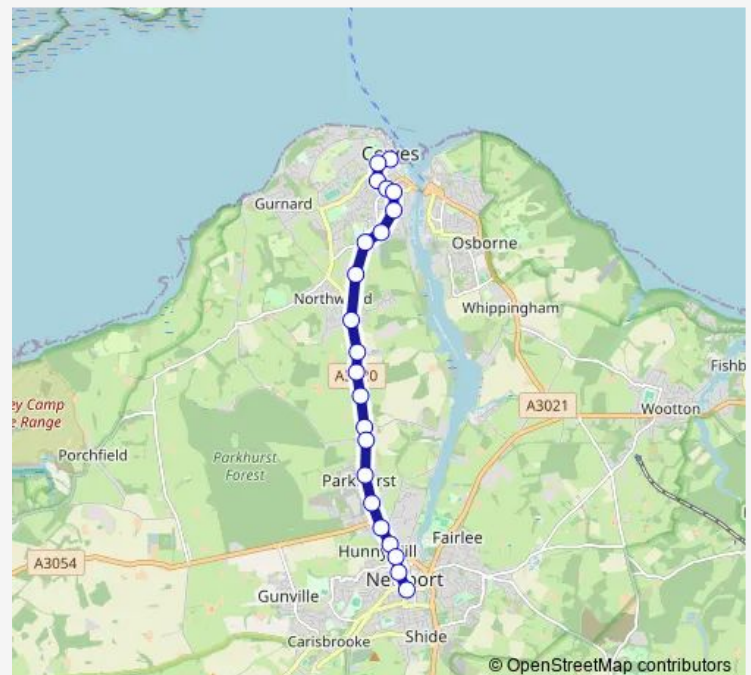

Thursday 00:05-23:30

Friday 00:05-23:30

Saturday 00:05-23:15

Sunday 00:25-23:30

Route info

Direction: Bus Station

Stops: 21

Trip Duration: 0 hour 19 min

1 — Newport - Cowes

Direction

Co-op — Bus Station

22 stops

[Open route schedule](#)

Co-op

Park Gates

Fire Station

Victoria Road

Arctic Road

Smithards Lane

Cowes Medical Centre

Somerton Park-and-Ride

BAE Systems

Horseshoe Inn

Chawton Lane

Friday 00:35-23:55

Saturday 00:35-23:35

Sunday 06:20-23:55

Route info

Direction: Bus Station

Stops: 22

Trip Duration: 0 hour 21 min

Direction