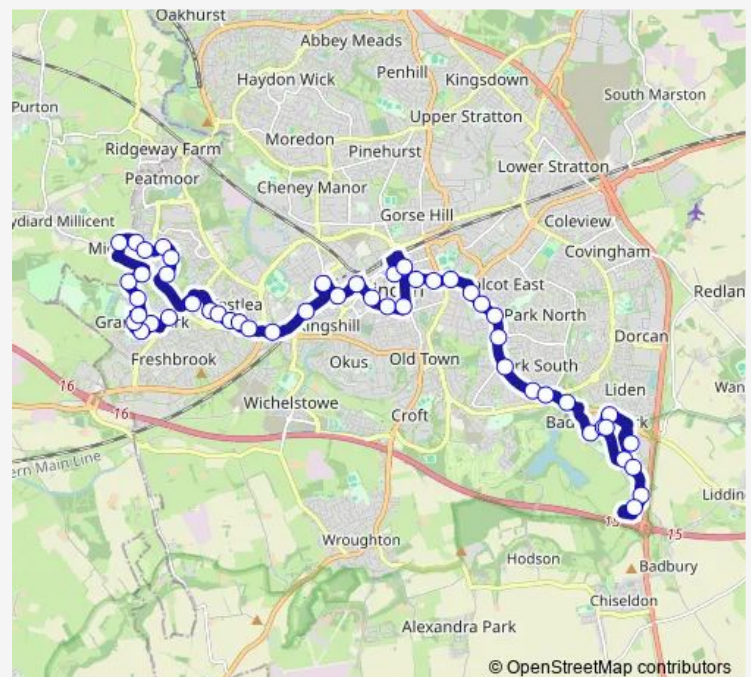

Littlecote Close

Mannington Bus Link

Mannington Roundabout

Route schedule

Grange Park Subway — Oare Lane

Monday 06:46-22:48

Tuesday 06:46-22:48

Wednesday 06:46-22:48

Thursday 06:46-22:48

Friday 06:46-22:48

Saturday 06:46-22:48

Sunday 06:30-18:44

Route info

Direction: Grange Park Subway

Stops: 51

Trip Duration: 0 hour 59 min

Padstow Road

Great Western Outlet Village

Dean Street

Emlyn Square

Farnsby Street

Commercial Road

Regent Circus

Corporation Street

Kirby Close

Berrington Road

Ripon Way

Coate Water

Sun Inn

Lordswood Road

Homington Avenue

Great Western Hospital