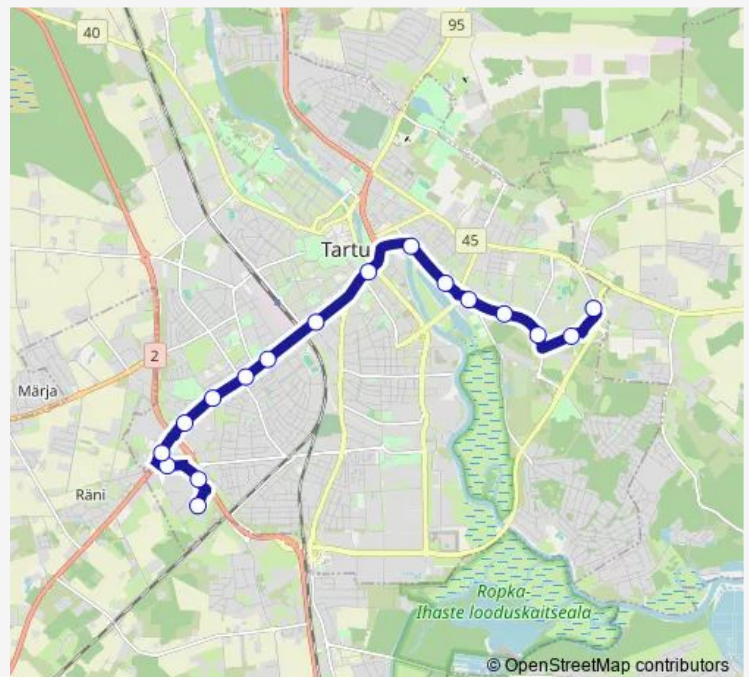

Bus 1 FI - Nõlvaku

[Go to website](#)

Direction

Nõlvaku — Päevakivi

21 stops

[Open route schedule](#)

Nõlvaku

Mõisavahe

Annelinna keskus

Kalda tee

Eeden

Kanali

Pikk

Raatuse

Atlantis

Kesklinn lv

Riiamäe

Pauluse

Lembitu

Kaare

Soinaste li

Raja

Riia ring

Teaduspark

Fi

Kvartsi

Päevakivi

Route schedule

Nõlvaku — Päevakivi

Monday 05:18-23:39

Tuesday 05:18-23:39

Wednesday 05:18-23:39

Thursday 05:18-23:39

Friday 05:18-23:39

Saturday 06:24-23:40

Sunday 06:24-23:40

Route info

Direction: Nõlvaku

Stops: 21

Trip Duration: 0 hour 33 min

1 — FI - Nõlvaku

BusMaps