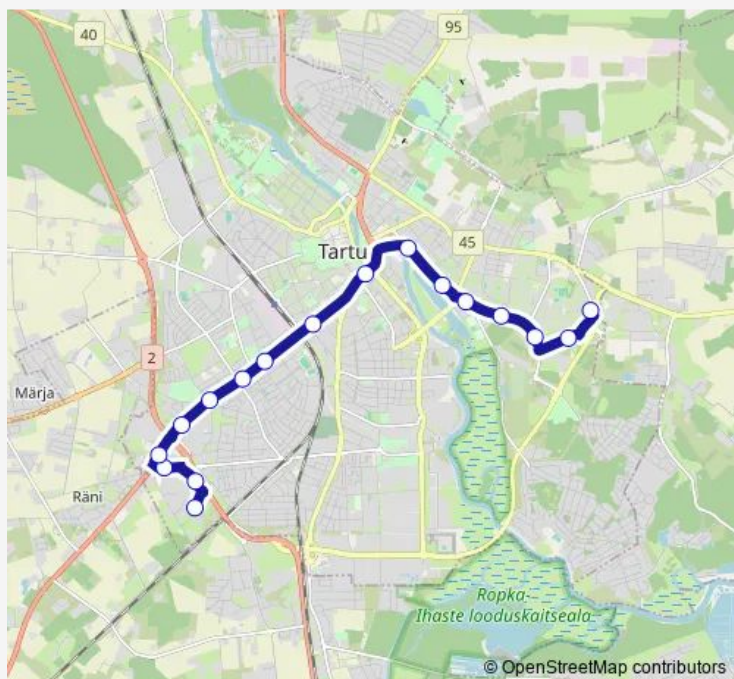

Thursday 05:18-23:39

Friday 05:18-23:39

Saturday 06:24-23:40

Sunday 06:24-23:40

Route info

Direction: Nõlvaku

Stops: 21

Trip Duration: 0 hour 28 min

1 — FI - Nõlvaku

Direction

Päevakivi — Nõlvaku

17 stops

[Open route schedule](#)

Päevakivi

Kvartsi

Fi

Teaduspark

Riia ring

Raja

Soinaste I

Kaare

Pauluse

Kesklinn li

Pikk

Monday 05:29-23:43

Tuesday 05:29-23:43

Wednesday 05:29-23:43

Thursday 05:29-23:43

Friday 05:29-23:43

Saturday 06:29-23:42

Sunday 06:29-23:42

Route info