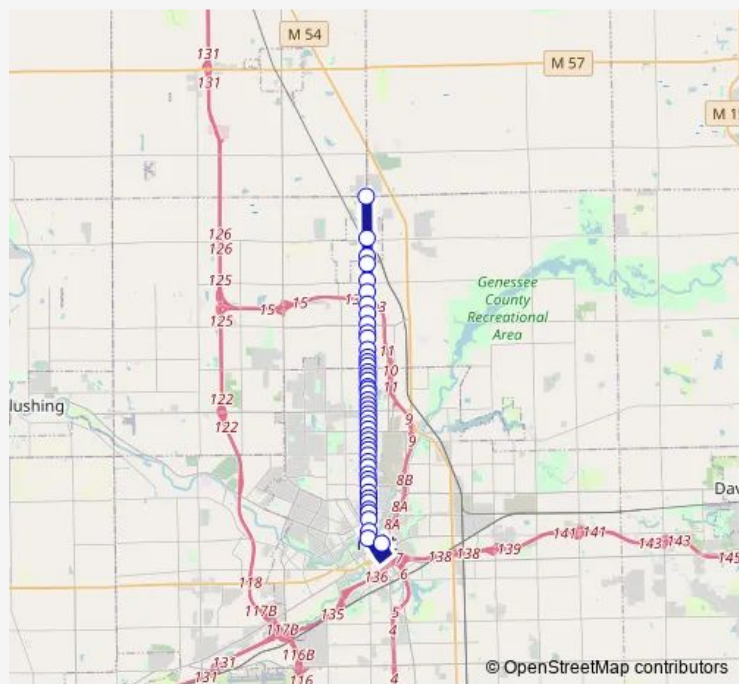

Bus 1 North Saginaw

[Go to website](#)

Direction
 BAY #1 MLK Transfer Center — N Saginaw at Frances
 53 stops
[Open route schedule](#)

- BAY #1 MLK Transfer Center
- Harrison at Union
- NBD Saginaw at 4th
- NBD Saginaw at 5th
- NBD Saginaw at Father Dukette
- NBD Saginaw at Williams
- NBD Saginaw at Wood
- NBD Saginaw at Mary
- NBD Saginaw at Harriet
- NBD Saginaw at Paterson
- NBD Saginaw at Hamilton
- NBD Saginaw at Warren
- NBD Saginaw at Baker
- NBD Saginaw at Taylor
- NBD Saginaw at Leith
- NBD Saginaw at Jamieson
- NBD Saginaw at Dewey
- NBD Saginaw at Pasadena
- NBD Saginaw at Addison
- NBD Saginaw at Edmund
- NBD Saginaw at Damon

Route schedule

BAY #1 MLK Transfer Center — N Saginaw at Frances

Monday	06:30-22:30
Tuesday	06:30-22:30
Wednesday	06:30-22:30
Thursday	06:30-22:30
Friday	06:30-22:30
Saturday	06:30-22:30
Sunday	09:30-18:30

Route info

Direction: BAY #1 MLK Transfer Center

Stops: 53

Trip Duration: 0 hour 25 min

1 — North Saginaw

NBD Saginaw at Stewart

NBD Saginaw at Black

NBD Saginaw at Wager

NBD Saginaw at Dorothy

NBD Saginaw at Maple

NBD Saginaw at Mount Morris

Save a Lot

N Saginaw at Frances

Direction

N Saginaw at Frances — BAY #1 MLK Transfer Center

47 stops