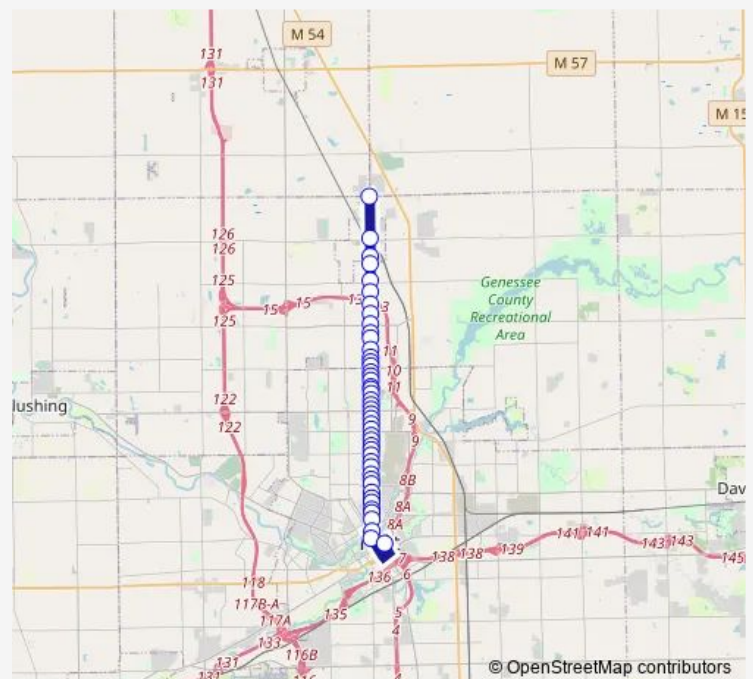

SBD Saginaw at Russell

SBD Saginaw at Piper

SBD Saginaw at Hobson

Route schedule

N Saginaw at Frances — BAY #4 NS Transfer Center

Monday 06:25-22:50

Tuesday 06:30-22:50

Wednesday 06:30-22:50

Thursday 06:30-22:50

Friday 06:30-22:50

Saturday 07:00-22:50

Sunday 09:00-18:50

Route info

Direction: N Saginaw at Frances

Stops: 47

Trip Duration: 0 hour 25 min

1 — North Saginaw

SBD Saginaw at Mott

SBD Saginaw at Parkway

SBD Saginaw at Pierson

SBD Saginaw at Marengo

SBD Saginaw at Baltimore

SBD Saginaw at Flint Park

SBD Saginaw at Stewart

Sunday 09:30-18:30

Route info

Direction: BAY #4 NS Transfer Center

Stops: 53

Trip Duration: 0 hour 25 min

NBD Saginaw at Pierson

NBD Saginaw at Parkway

NBD Saginaw at Mott