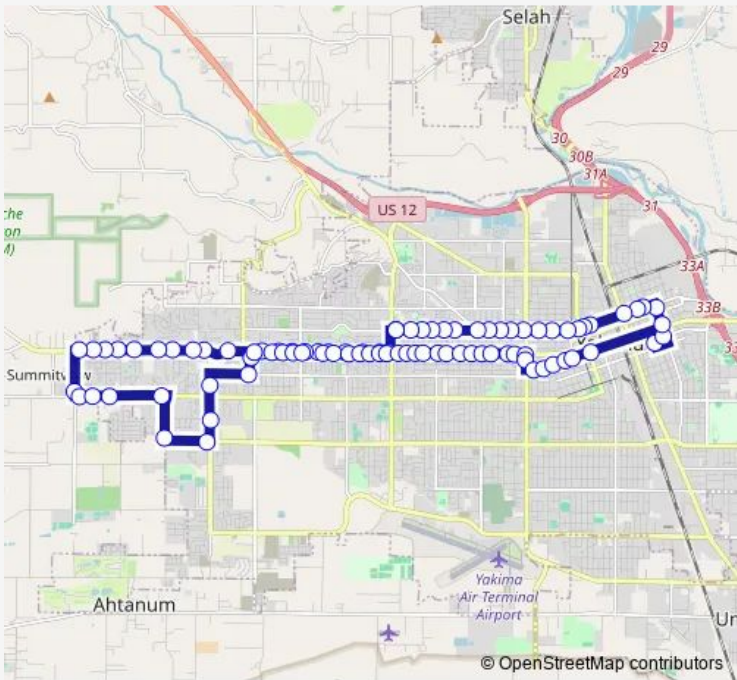

[Go to website](#)

**Direction**  
 Transit Center — Yakima / 5th  
 89 stops  
[Open route schedule](#)

- Transit Center
- Chestnut / 6th
- 6TH / Yakima
- 6TH ST / MLK Blvd
- Lincoln / 4TH St
- Lincoln / 3RD St
- No. 1st St. / Lincoln
- Lincoln / 3RD Ave
- Lincoln / 4TH Ave
- Lincoln / 5TH Ave
- Lincoln / Pierce
- Lincoln / Custer
- Lincoln / Lewis
- Lincoln / 16th Ave
- Lincoln / 18th Ave
- Lincoln Center
- Lincoln / 23rd
- Lincoln / 24th Ave
- Lincoln / 28th Ave
- Lincoln / 30th Ave
- Lincoln / 32nd

Route schedule  
 Transit Center — Yakima / 5th

Monday	12:25-17:15
Tuesday	12:25-17:15
Wednesday	12:25-17:15
Thursday	12:25-17:15
Friday	12:25-17:15
Saturday	—
Sunday	—

Route info  
 Direction: Transit Center  
 Stops: 89  
 Trip Duration: 0 hour 35 min

1 — Summitview / Lincoln **BusMaps**

Lincoln / 34th

Lincoln / 36th

Lincoln / 39th

40th AVE / Lincoln

Summitview / 40th Ave

Summitview / 42nd

Summitview / 45th

96th / Summitview

96th AVE / Tieton

Tieton / 95th

Tieton / 93rd

Tieton / 90th

80th Ave. and Tieton

80th Ave. and Nob Hill Blvd

Dairy Queen