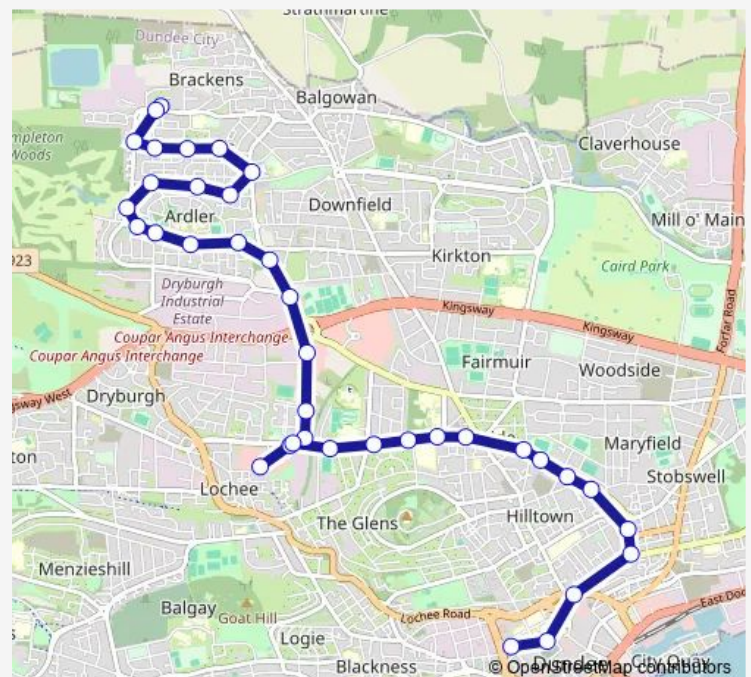

Thursday 05:23-23:45

Friday 05:23-23:45

Saturday 06:59-23:36

Sunday 08:09-22:40

Route info

Direction: Benholm Place

Stops: 37

Trip Duration: 0 hour 35 min

The Stack

Redwood Avenue

St Johns High School

Johnston Avenue

Lawton Road

Hospital Street

Milton Street

Provost Road

Tuesday 04:57-23:02

Wednesday 04:57-23:02

Thursday 04:57-23:02

Friday 04:57-23:02

Saturday 06:33-23:08

Sunday 07:41-22:11

Route info

Direction: Bell Street

Stops: 36

Trip Duration: 0 hour 29 min

Wentworth Road

Birkdale Place

Troon Road

Scotsraig grove

Hoylake Avenue

St Leonard Place