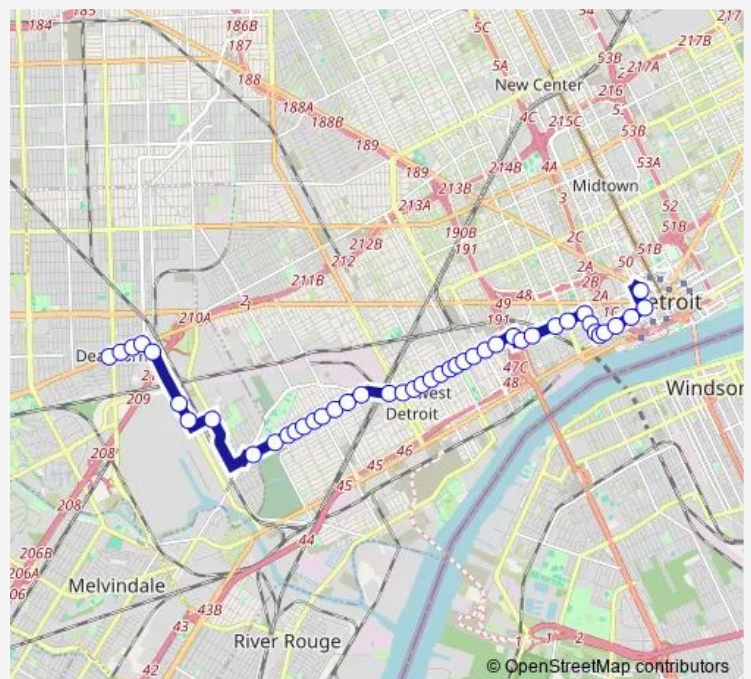

Vernor & Infantry

Vernor & Dragoon

Vernor & Cavalry

Route schedule

Michigan & Schaefer — Rosa Parks Transit Center - De-boarding

Monday 04:05-00:09⁺¹

Tuesday 04:05-00:09⁺¹

Wednesday 04:05-00:09⁺¹

Thursday 04:05-00:09⁺¹

Friday 04:05-00:09⁺¹

Saturday 04:05-00:10⁺¹

Sunday 04:07-00:07⁺¹

Route info

Direction: Michigan & Schaefer

Stops: 44

Trip Duration: 0 hour 41 min

Trip Duration: 0 hour 36 min

Vernor & Cavalry

Vernor & Dragoon

Vernor & Livernois

Vernor & Dix

Vernor & Rieden

Vernor & Stair

Vernor & Central