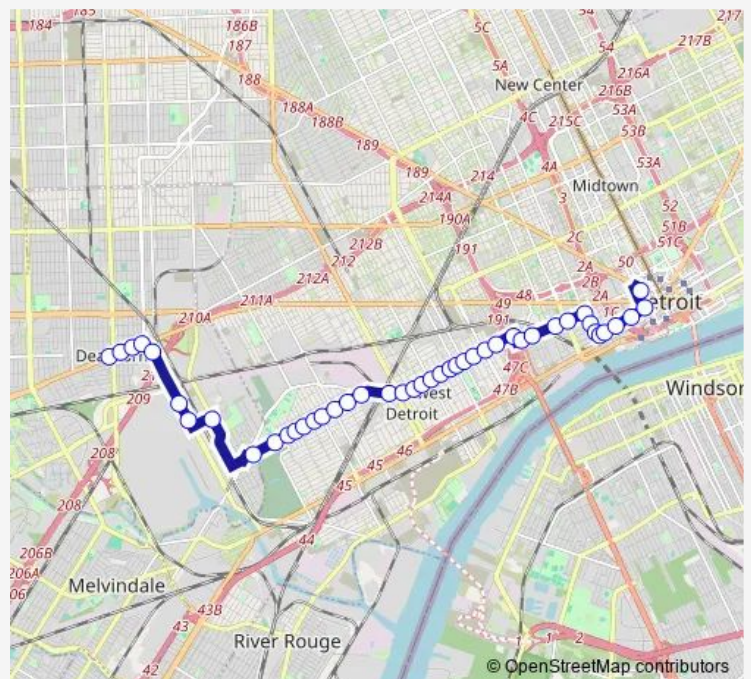

Bus 1 Vernor

[Go to website](#)

Direction

Michigan & Schaefer — Rosa Parks Transit Center - De-boarding

44 stops

[Open route schedule](#)

Michigan & Schaefer

Michigan & Bingham

Vernor & Infantry

Vernor & Dragoon

Vernor & Cavalry

Route schedule

Michigan & Schaefer — Rosa Parks Transit Center - De-boarding

Monday	04:05-00:09 ⁺¹
Tuesday	04:05-00:09 ⁺¹
Wednesday	04:05-00:09 ⁺¹
Thursday	04:05-00:09 ⁺¹
Friday	04:05-00:09 ⁺¹
Saturday	04:05-00:10 ⁺¹
Sunday	04:07-00:07 ⁺¹

Route info

Direction: Michigan & Schaefer

Stops: 44

Trip Duration: 0 hour 36 min

1 — Vernor

Vernor & Campbell

Vernor & Junction

Vernor & Ferdinand

Route info

Direction: Rosa Parks Transit Center - Bay 10

Stops: 45

Trip Duration: 0 hour 37 min

Vernor & Dragoon

Vernor & Livernois

Vernor & Dix

Vernor & Rieden