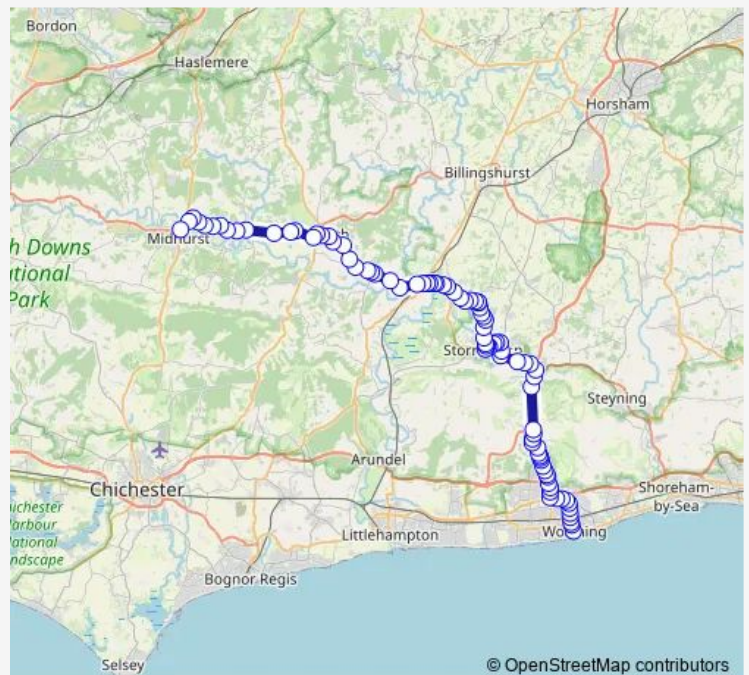

### Direction

Bus Station — Market Square

17 stops

[Open route schedule](#)

- Bus Station
- Rother College
- Easebourne Lane
- Church
- Golf Course
- Reservoir
- Moor Farm
- Benbow Pond
- Cradlehurst Copse
- Moorland Farm
- Halfway Bridge
- Little Common
- The Harrows
- Upperton Road
- Youth Club
- Church
- Market Square

### Route schedule

Bus Station — Market Square

Monday	07:50
Tuesday	07:50
Wednesday	07:50
Thursday	07:50
Friday	07:50
Saturday	—
Sunday	—

### Route info

Direction: Bus Station

Stops: 17

Trip Duration: 0 hour 15 min

© OpenStreetMap contributors

1 — Worthing - Midhurst

BusMaps