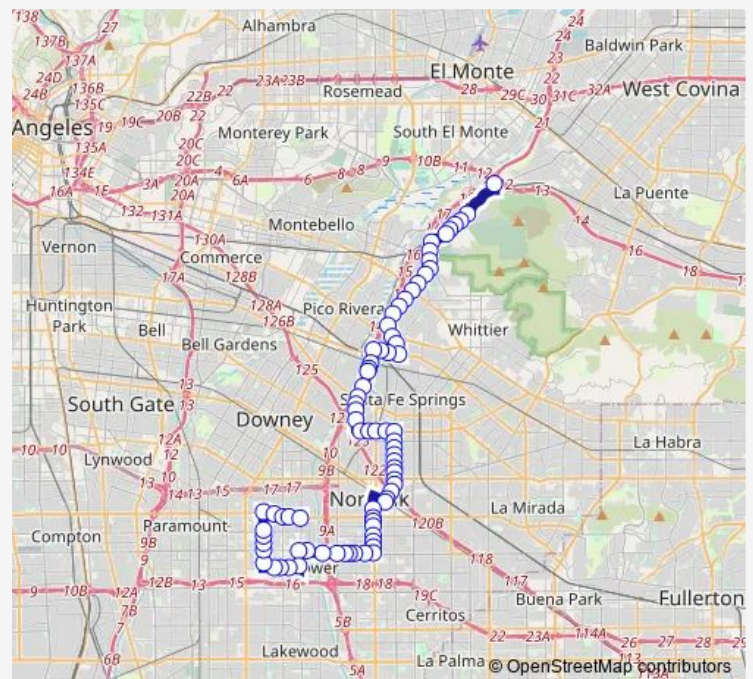

Bus 1 Rio Hondo/Bellflower

[Go to website](#)

Direction
 Workman Mill Rd and Cambray Dr — Woodruff Avenue and Rosecrans Avenue - S/W Corner

77 stops

[Open route schedule](#)

- Workman Mill Rd and Cambray Dr
- Rio Hondo College
- Workman Mill Road opposite Rose Hills Main Gate
- Workman Mill Road and Mission Mill Road- S/W Corner
- Workman Mill Road and Rose Hills Road- S/W Corner
- Workman Mill Road opposite Spy Glass Hill Road
- Workman Mill Road and Pioneer Boulevard- S/W Corner
- Workman Mill Road and Rose Hills Gate # 19
- Workman Mill Road opposite Sierra Morena Avenue
- Norwalk Boulevard and Beverly Boulevard- S/W Corner
- Norwalk Boulevard and Orange Grove Avenue- N/W Corner
- Norwalk Boulevard and Orange Street- N/W Corner
- Norwalk/Whittier
- Norwalk Boulevard and Bexley Drive- N/W Corner
- Norwalk Boulevard and Aldrich Street- N/W Corner
- Norwalk Boulevard and Coolhurst Drive- S/W Corner
- Norwalk Boulevard and Choisser Street
- Norwalk/Washington
- Norwalk Boulevard and Waddell Street- N/W Corner
- Norwalk Boulevard and Slauson Avenue- N/W Corner

Route schedule

Workman Mill Rd and Cambray Dr — Woodruff Avenue and Rosecrans Avenue - S/W Corner

Monday	05:29-22:05
Tuesday	05:29-22:05
Wednesday	05:29-22:05
Thursday	05:29-22:05
Friday	05:29-22:05
Saturday	08:25-17:02
Sunday	08:25-17:02

Route info

Direction: Workman Mill Rd and Cambray Dr

Stops: 77

Trip Duration: 1 hour 8 min

1 — Rio Hondo/Bellflower

Slauson Avenue and Alburdis Avenue- N/E Corner

Slauson Avenue and Millergrove Drive- N/E Corner

Pioneer Boulevard and Slauson Avenue- S/W Corner

Pioneer Boulevard opposite Los Nietos Road

Pioneer Boulevard opposite Bluejay Lane

Pioneer Boulevard at Neighborhood Center

Orr and Day Road and Whiteland Street- S/W Corner