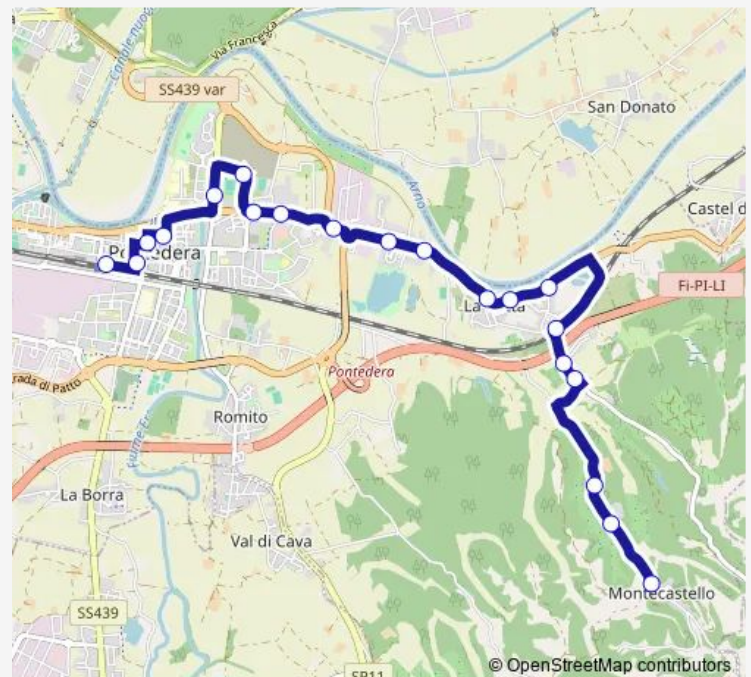

La Rotta Botteghino — Stazione Fs

Monday 06:20-18:43

Tuesday 06:20-18:43

Wednesday 06:20-18:43

Thursday 06:20-18:43

Friday 06:20-18:43

Saturday 06:20-18:43

Sunday —

Route info

Direction: La Rotta Botteghino

Stops: 17

Trip Duration: 0 hour 17 min

Direction

Stazione Fs — Montecastello

20 stops

[Open route schedule](#)

Route info

Direction: Stazione Fs

Stops: 20

Trip Duration: 0 hour 23 min

Direction

Montecastello — Stazione Fs

22 stops

[Open route schedule](#)

Monday 07:14-19:44

Tuesday 07:14-19:44

Wednesday 07:14-19:44

Thursday 07:14-19:44

Friday 07:14-19:44

Saturday 07:14-19:44

Sunday —

Route info