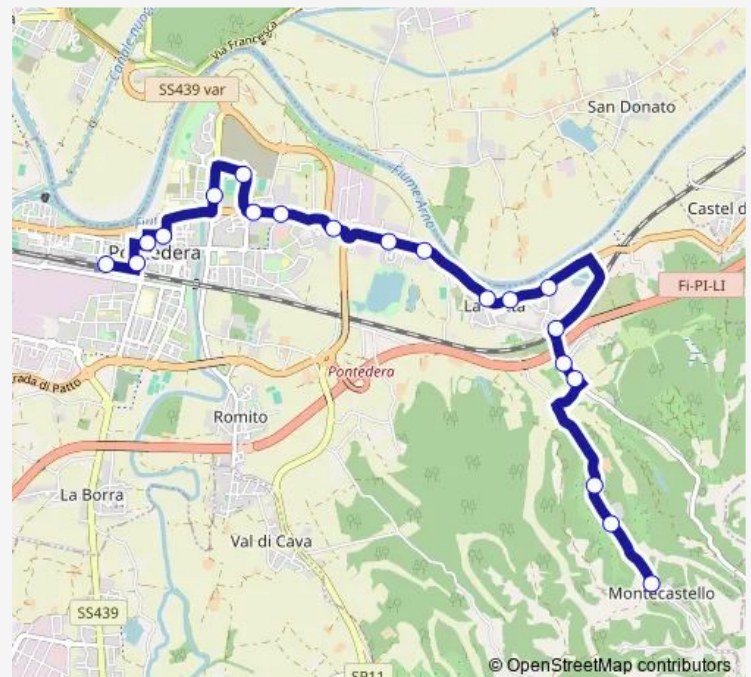

La Rotta Botteghino — Stazione Fs

Monday 06:20-18:43

Tuesday 06:20-18:43

Wednesday 06:20-18:43

Thursday 06:20-18:43

Friday 06:20-18:43

Saturday 06:20-18:43

Sunday —

Route info

Direction: La Rotta Botteghino

Stops: 17

Trip Duration: 0 hour 17 min

Direction

Stazione Fs — Montecastello

20 stops

[Open route schedule](#)

Route info

Direction: Stazione Fs

Stops: 20

Trip Duration: 0 hour 23 min

Direction

Montecastello — Stazione Fs

22 stops

[Open route schedule](#)

Monday 07:14-19:44

Tuesday 07:14-19:44

Wednesday 07:14-19:44

Thursday 07:14-19:44

Friday 07:14-19:44

Saturday 07:14-19:44

Sunday —

Route info