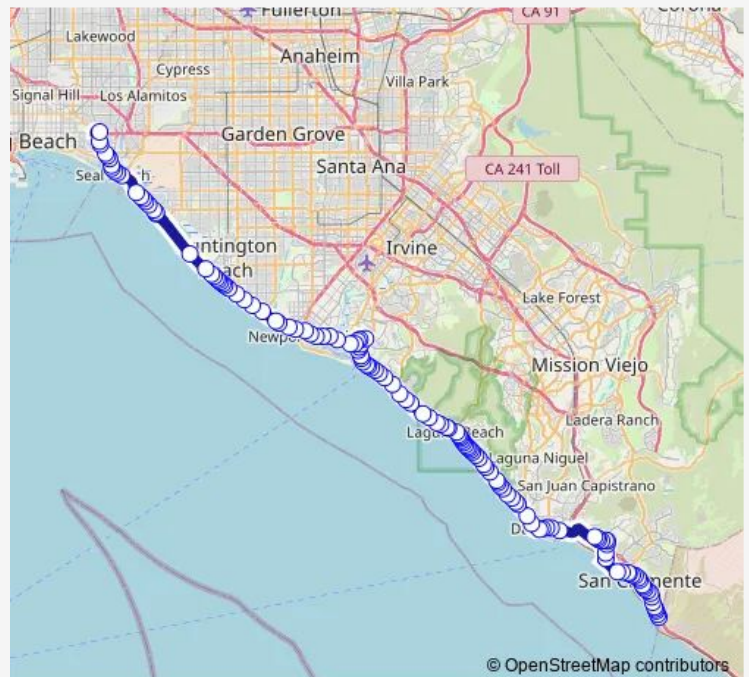

Pacific Coast-Seal Beach

Pacific Coast-Anderson

Pacific Coast-24th

Pacific Coast-19th

Pacific Coast-12th

Pacific Coast-6th

Warner-Pacific

Pacific Coast-Seapoint

Pacific Coast-Golden West

Pacific Coast-17th

Pacific Coast-14th

Route schedule

7TH-Channel — EL Camino Real-AVD Santa Margarita

Monday 04:56-20:18

Tuesday 04:56-20:18

Wednesday 04:56-20:18

Thursday 04:56-20:18

Friday 04:56-20:18

Saturday 05:20-19:13

Sunday 05:20-19:13

Route info

Direction: 7TH-Channel

Stops: 131

Trip Duration: 2 hour 23 min

1 — Long Beach - San Clemente

Pacific Coast-11th

Pacific Coast-8th

Pacific Coast-Main

Pacific Coast-2nd

Pacific Coast-1st

Pacific Coast-Huntington

Pacific Coast-Beach