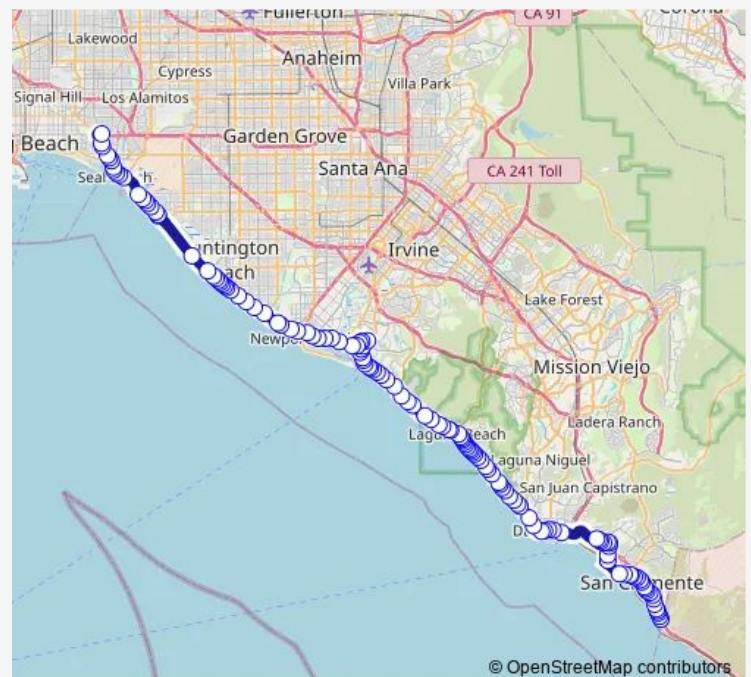

Pacific Coast-24th

Pacific Coast-19th

Pacific Coast-12th

Pacific Coast-6th

Warner-Pacific

Pacific Coast-Seapoint

Pacific Coast-Golden West

Pacific Coast-17th

Pacific Coast-14th

### Route schedule

7TH-Channel — EL Camino Real-AVD Santa Margarita

Monday 04:56-20:18

Tuesday 04:56-20:18

Wednesday 04:56-20:18

Thursday 04:56-20:18

Friday 04:56-20:18

Saturday 05:20-19:13

### Route info

Direction: 7TH-Channel

Stops: 131

Trip Duration: 2 hour 14 min

1 — Long Beach - San Clemente

Pacific Coast-11th

Pacific Coast-8th

Pacific Coast-Main