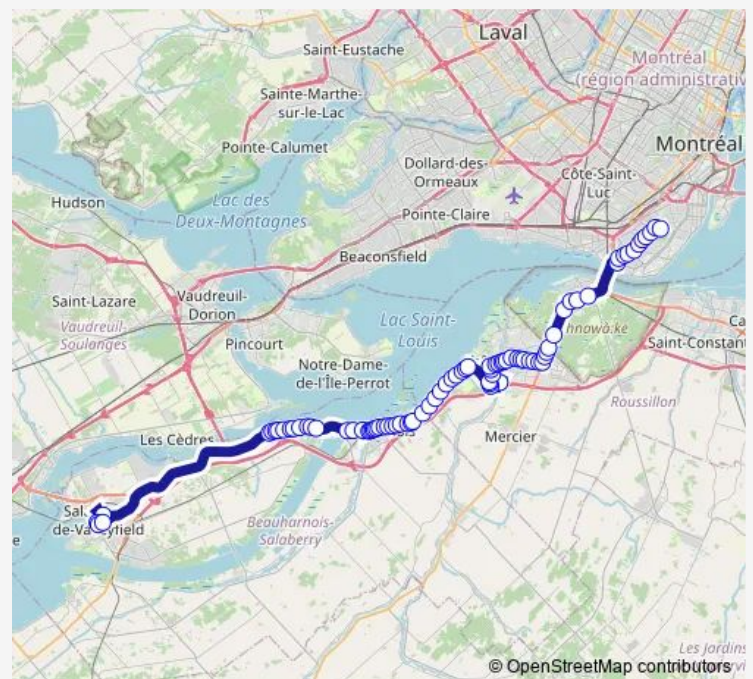

### Route schedule

Terminus Angrignon - Quai 17 — Terminus Salaberry-de-Valleyfield

Monday 06:05-23:05

Tuesday 06:05-23:00

Wednesday 06:05-23:05

Thursday 06:05-23:05

Friday 06:05-23:05

Saturday 07:10-23:05

### Route info

Direction: Terminus Angrignon - Quai 17

Stops: 79

Trip Duration: 1 hour 34 min

D'Anjou / Vanier

D'Anjou / Parent

D'Anjou / Thibert

Principale / D'Youville