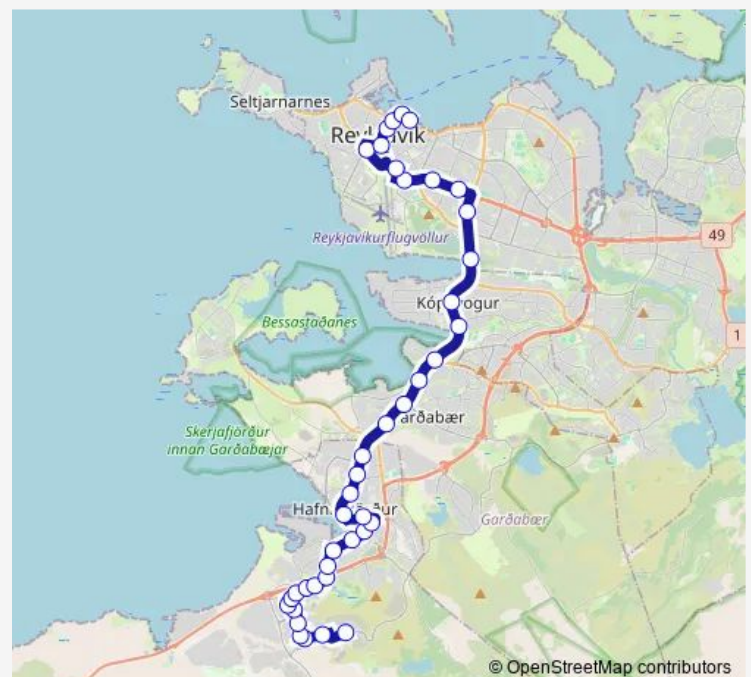

Thursday 06:36-23:46

Friday 06:36-23:46

Saturday 06:45-23:45

Sunday 09:36-23:47

Route info

Direction: Skúlagata

Stops: 39

Trip Duration: 0 hour 47 min

1 — Skúlagata <-> Hfj. Skarðshlíð

BusMaps

Lækjargata

Grænakinn

Flensborg

St. Jósefsspítali

Suðurbæjarlaug

Óla Run tún

Saturday 06:34-23:34

Sunday 09:35-23:34

Route info

Direction: Skarðshlíð

Stops: 40

Trip Duration: 0 hour 46 min

Arnameshæð

Kópavogsdalur