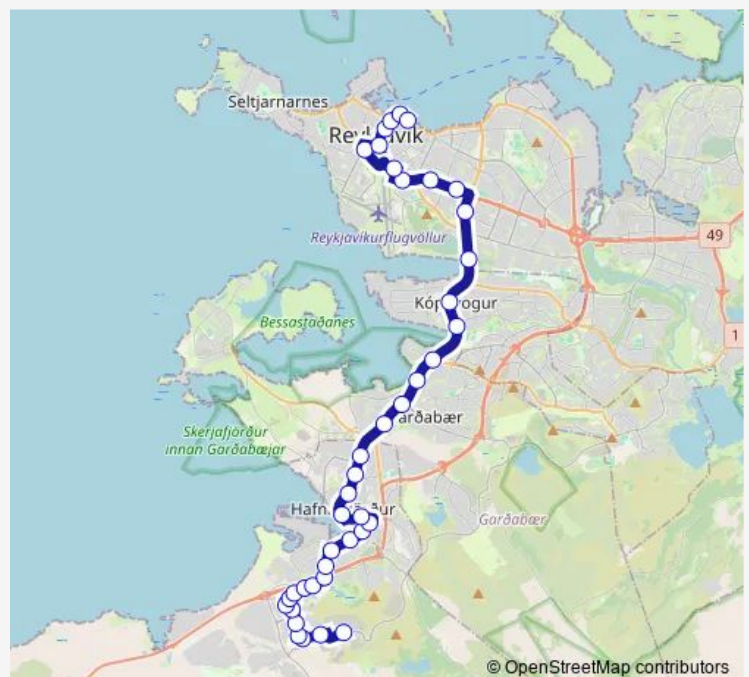

Fossvogur

Hamraborg A

Kópavogsdalur

Arnameshæð

Hegranes

Ásgarður C

Ásar

Norðurbær

Hraunbrún

Hellisgerði

Fjörður

Route schedule

Skúlagata — Skarðshlíð

Monday	06:36-23:46
Tuesday	06:36-23:46
Wednesday	06:36-23:46
Thursday	06:36-23:46
Friday	06:36-23:46
Saturday	07:36-23:45
Sunday	09:36-23:47

Route info

Direction: Skúlagata

Stops: 39

Trip Duration: 0 hour 51 min

1 — Skúlagata <-> Hfj. Skarðshlíð

BusMaps

Lækjargata

Grænakinn

Tuesday 06:35-23:34

Wednesday 06:35-23:34

Thursday 06:35-23:34

Friday 06:35-23:34

Saturday 07:35-23:34

Sunday 09:35-23:34

Route info

Direction: Skarðshlíð