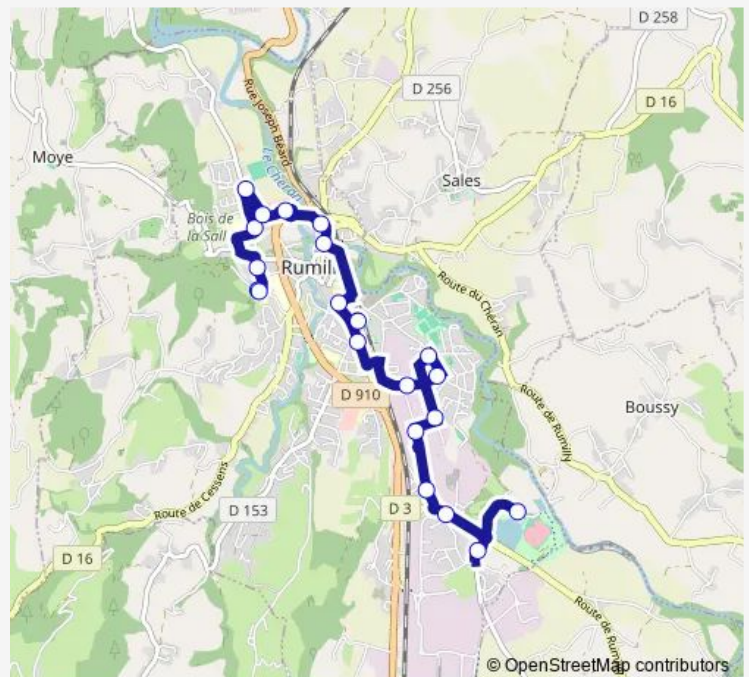

Bus 1 Hopital - Base DE Loisirs

[Go to website](#)

Direction

Hopital — Base De Loisirs

21 stops

[Open route schedule](#)

- Hopital
- Hopital
- Foret
- Lycee Albanais
- Cimes
- Roosevelt
- Cinema
- Pont Neuf
- Annexion
- Places D'armes
- Gare
- Manufacture
- Glieres
- Pres Riants
- Fuly
- Artisanat
- Alpes
- Granges
- Dadon
- Madrid
- Base De Loisirs

Route schedule

Hopital — Base De Loisirs

Monday	06:25-19:55
Tuesday	06:25-19:55
Wednesday	06:25-19:55
Thursday	06:25-19:55
Friday	06:25-19:55
Saturday	06:59-19:55
Sunday	—

Route info

Direction: Hopital

Stops: 21

Trip Duration: 0 hour 25 min

1 — Hopital - Base DE Loisirs

Direction

Base De Loisirs — Hopital

20 stops

[Open route schedule](#)

Base De Loisirs

Madrid

Friday 06:54-19:54

Saturday 06:54-19:54

Sunday —

Route info

Direction: Base De Loisirs

Stops: 20

Trip Duration: 0 hour 21 min

1 Bus time schedules and route maps are available in an offline PDF at busmaps.com. Use the busmaps.com website to see live bus times, train schedule or subway schedule, and step-by-step directions for all public transit in Rumilly