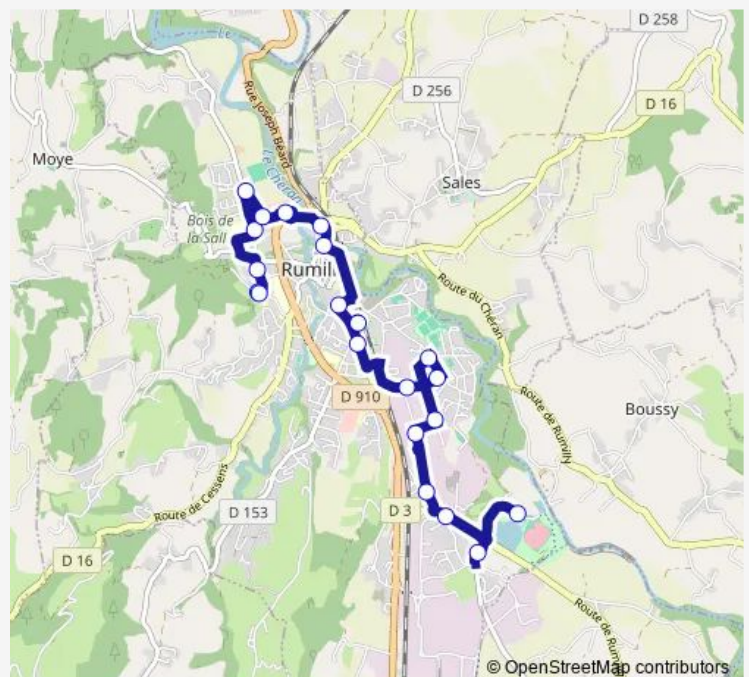

Bus 1 Hopital - Base DE Loisirs

[Go to website](#)

Direction

Hopital — Base De Loisirs

21 stops

[Open route schedule](#)

- Hopital
- Hopital
- Foret
- Lycee Albanais
- Cimes
- Roosevelt
- Cinema
- Pont Neuf
- Annexion
- Places D'armes
- Gare
- Manufacture
- Glieres
- Pres Riants
- Fuly
- Artisanat
- Alpes
- Granges
- Dadon
- Madrid
- Base De Loisirs

Route schedule

Hopital — Base De Loisirs

Monday	06:25-19:55
Tuesday	06:25-19:55
Wednesday	06:25-19:55
Thursday	06:25-19:55
Friday	06:25-19:55
Saturday	06:59-19:55
Sunday	—

Route info

Direction: Hopital

Stops: 21

Trip Duration: 0 hour 29 min

1 — Hopital - Base DE Loisirs

Direction

Base De Loisirs — Hopital

20 stops

[Open route schedule](#)

Base De Loisirs

Madrid

Friday 06:54-19:54

Saturday 06:54-19:54

Sunday —

Route info

Direction: Base De Loisirs

Stops: 20

Trip Duration: 0 hour 29 min

1 Bus time schedules and route maps are available in an offline PDF at busmaps.com. Use the busmaps.com website to see live bus times, train schedule or subway schedule, and step-by-step directions for all public transit in Rumilly