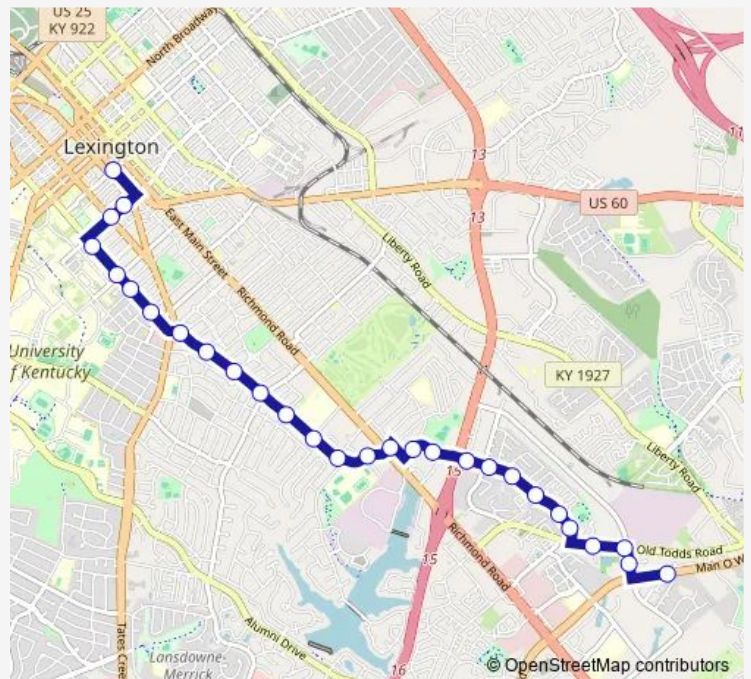

Bus 1 Woodhill

[Go to website](#)

Direction
 Man O' War @ Darby Creek — Transit Center
 30 stops
[Open route schedule](#)

- Man O' War @ Darby Creek
- Darby Creek @ Palumbo
- Lindhurst @ 304
- Bainbridge @ Bainbridge Court
- Bainbridge @ 309
- Palumbo @ 2875 Inbound
- Palumbo @ Blake James Inbound
- Palumbo @ Link Belt Inbound
- Palumbo @ KI Lumber Inbound
- Palumbo @ Ruskin Inbound
- Palumbo @ 2439 Inbound
- Palumbo @ 2401 Inbound
- Codell @ Mirahill Inbound
- Codell @ Woodhill Inbound
- Life Lane @ Southland Christian Inbound
- Coburn @ St Ann
- Fontaine @ 2117 Inbound
- Fontaine @ Lakeshore Inbound
- Fontaine @ 2005 Inbound
- Fontaine @ 1909 Inbound
- Fontaine @ Chinoe Inbound

Route schedule

Man O' War @ Darby Creek — Transit Center

Monday	12:42-20:50
Tuesday	12:42-20:50
Wednesday	12:42-20:50
Thursday	12:42-20:50
Friday	12:42-20:50
Saturday	12:44-20:51
Sunday	—

Route info

Direction: Man O' War @ Darby Creek
 Stops: 30
 Trip Duration: 0 hour 29 min

Rose @ 224 Inbound

Transit Center

Direction

Man O' War @ Darby Creek — Transit Center

30 stops

[Open route schedule](#)

Man O' War @ Darby Creek

Darby Creek @ Palumbo

Route info

Direction: Man O' War @ Darby Creek

Stops: 30

Trip Duration: 0 hour 28 min

Euclid @ Rose Inbound

Rose @ Maxwell Inbound

Rose @ 224 Inbound

Transit Center High Street