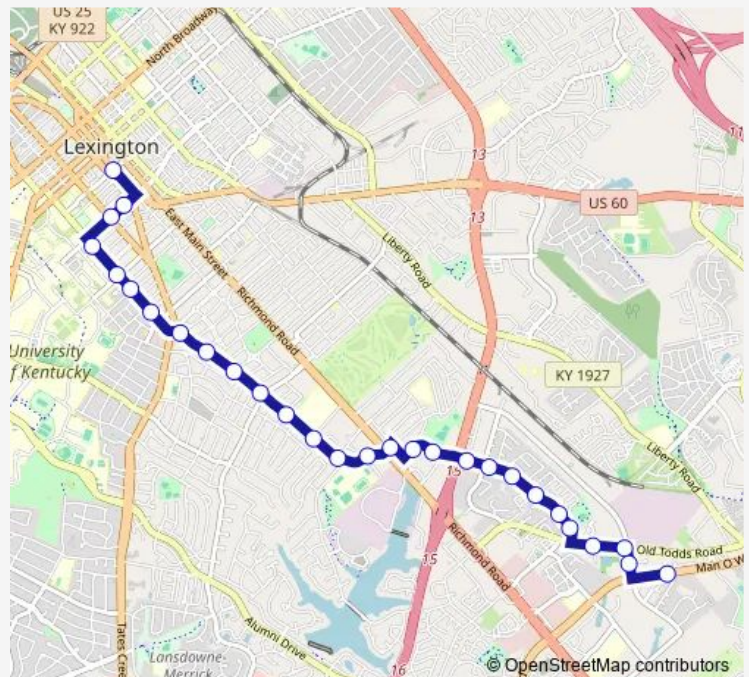

### Route schedule

Man O' War @ Darby Creek — Transit Center

Monday 12:42-20:50

Tuesday 12:42-20:50

Wednesday 12:42-20:50

Thursday 12:42-20:50

Friday 12:42-20:50

Saturday 12:44-20:51

### Route info

Direction: Man O' War @ Darby Creek

Stops: 30

Trip Duration: 0 hour 31 min

1 — Woodhill

Fontaine @ Woodspoint Inbound

Fontaine @ Mcdowell Inbound

Fontaine @ High Inbound

## Direction

Man O' War @ Darby Creek — Transit Center

30 stops

[Open route schedule](#)

Man O' War @ Darby Creek

Darby Creek @ Palumbo

Lindhurst @ 304

Bainbridge @ Bainbridge Court

## Route info

Direction: Man O' War @ Darby Creek

Stops: 30

Trip Duration: 0 hour 29 min

Euclid @ Rose Inbound

Rose @ Maxwell Inbound

Rose @ 224 Inbound

Transit Center High Street