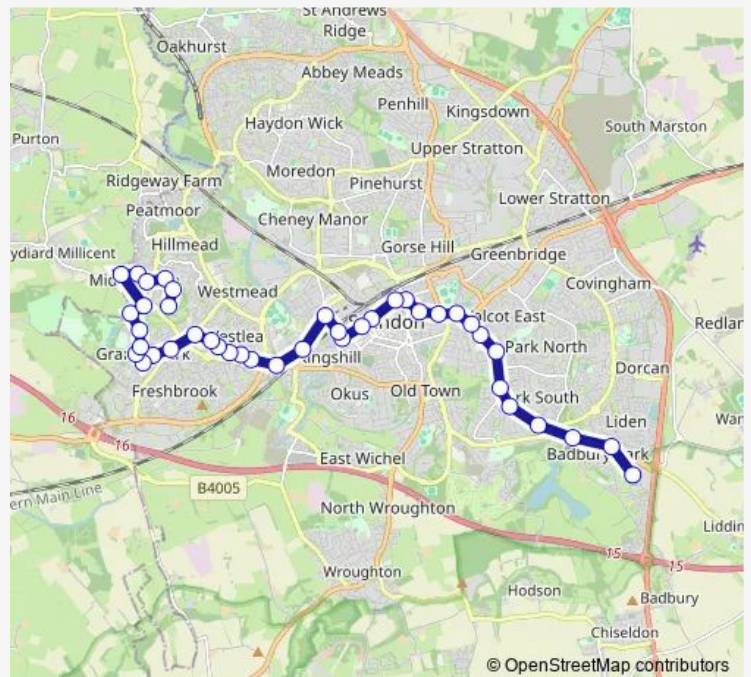

Bus 1 Middleleaze - Outlet Village - Great Western Hospital

[Go to website](#)

**Direction**

Great Western Hospital — Bus Station

14 stops

[Open route schedule](#)

Great Western Hospital

Coate Village

Fire Station

Spring Gardens

Corporation Street

Bus Station

Route schedule

Great Western Hospital — Bus Station

Monday	06:45
Tuesday	—
Wednesday	—
Thursday	06:45
Friday	06:45
Saturday	—
Sunday	06:45

Route info

Direction: Great Western Hospital

Stops: 14

Trip Duration: 0 hour 12 min

1 — Middleleaze - Outlet Village - Great Western Hospital

## Direction

Grange Park Subway — Faringdon Road

31 stops

[Open route schedule](#)

Grange Park Subway

Camden Close

Bradenham Road

Eworth Close