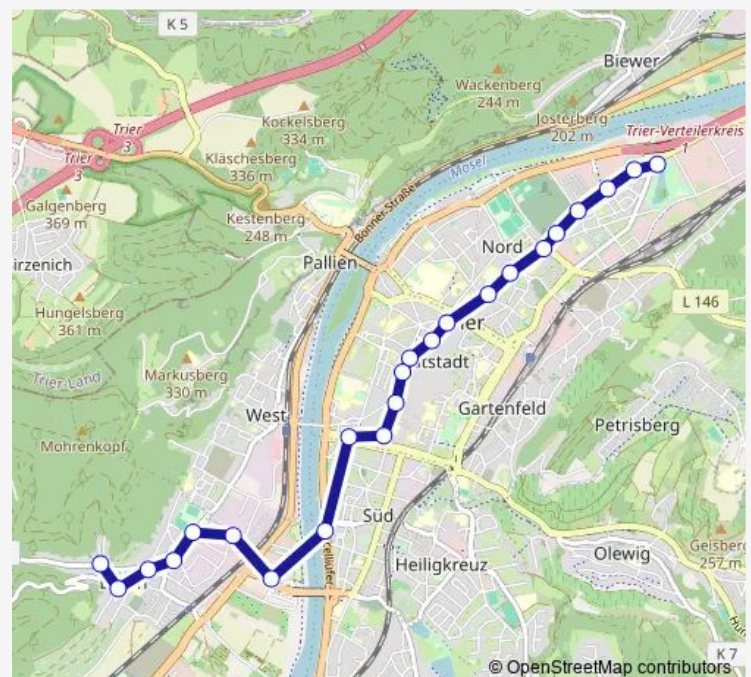

### Route schedule

Trier-Nord, Nells Park — Euren, Helenenbrunnen

Monday 06:50-18:39

Tuesday 06:50-18:39

Wednesday 06:50-18:39

Thursday 06:50-18:39

Friday 06:50-18:39

Saturday —

### Route info

Direction: Trier-Nord, Nells Park

Stops: 23

Trip Duration: 0 hour 26 min

Euren, Tempelherrenstraße

Euren, Helenenbrunnen

## Route info

Direction: Euren, Helenenbrunnen

Stops: 23

Trip Duration: 0 hour 29 min

1 Bus time schedules and route maps are available in an offline PDF at [busmaps.com](https://busmaps.com). Use the [busmaps.com](https://busmaps.com) website to see live bus times, train schedule or subway schedule, and step-by-step directions for all public transit in Grevenmacher