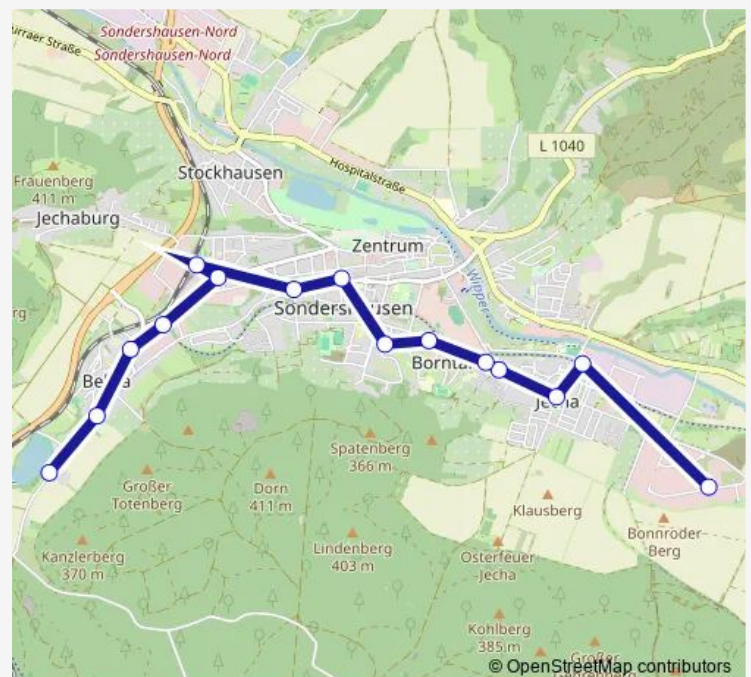

Sondershausen, Franzberg

Sondershausen, Erfurter Straße

Sondershausen, Eichenbergstraße

Sondershausen, Margaretenstraße

Sondershausen, Bebraer Teiche

Route schedule

Sondershausen, Kalkhügel — Sondershausen, Bebraer Teiche

Monday 04:45-17:00

Tuesday 04:45-17:00

Wednesday 04:45-17:00

Thursday 04:45-17:00

Friday 04:45-17:00

Saturday —

Sunday —

Route info

Direction: Sondershausen, Kalkhügel

Stops: 17

Trip Duration: 0 hour 25 min

Direction

Sondershausen, Bebraer Teiche — Sondershausen, Kalkhügel

17 stops

[Open route schedule](#)

Sondershausen, Bebraer Teiche

Sunday —

Route info

Direction: Sondershausen, Kalkhügel

Stops: 15

Trip Duration: 0 hour 25 min

1 Bus time schedules and route maps are available in an offline PDF at busmaps.com. Use the busmaps.com website to see live bus times, train schedule or subway schedule, and step-by-step directions for all public transit in Sondershausen