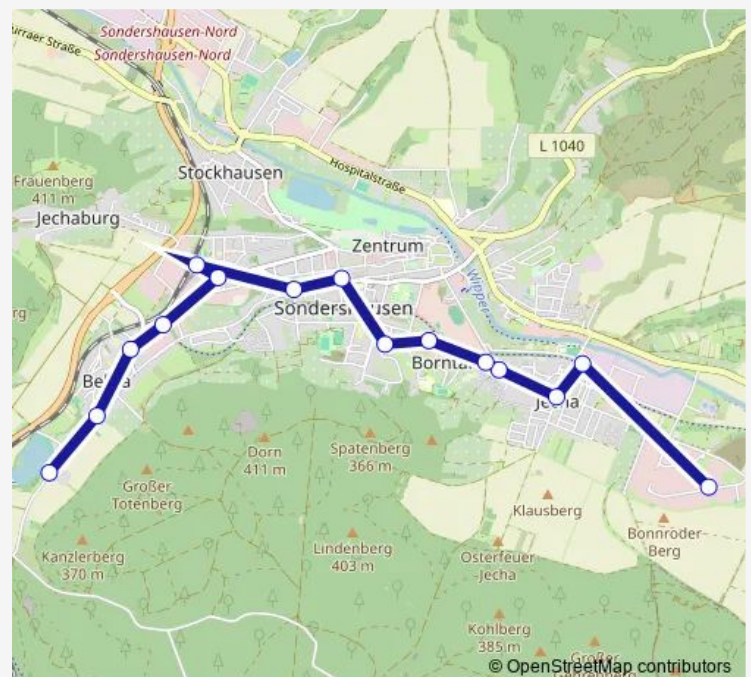

Sondershausen, Franzberg

Sondershausen, Erfurter Straße

Sondershausen, Eichenbergstraße

Sondershausen, Margaretenstraße

Sondershausen, Bebraer Teiche

Route schedule

Sondershausen, Kalkhügel — Sondershausen, Bebraer Teiche

Monday 04:45-17:15

Tuesday 04:45-17:15

Wednesday 04:45-17:15

Thursday 04:45-17:15

Friday 04:45-17:15

Saturday —

Sunday —

Route info

Direction: Sondershausen, Kalkhügel

Stops: 17

Trip Duration: 0 hour 25 min

Direction

Sondershausen, Bebraer Teiche — Sondershausen, Kalkhügel

17 stops

[Open route schedule](#)

Sondershausen, Bebraer Teiche

Sunday —

Route info

Direction: Sondershausen, Kalkhügel

Stops: 15

Trip Duration: 0 hour 25 min

1 Bus time schedules and route maps are available in an offline PDF at busmaps.com. Use the busmaps.com website to see live bus times, train schedule or subway schedule, and step-by-step directions for all public transit in Sondershausen