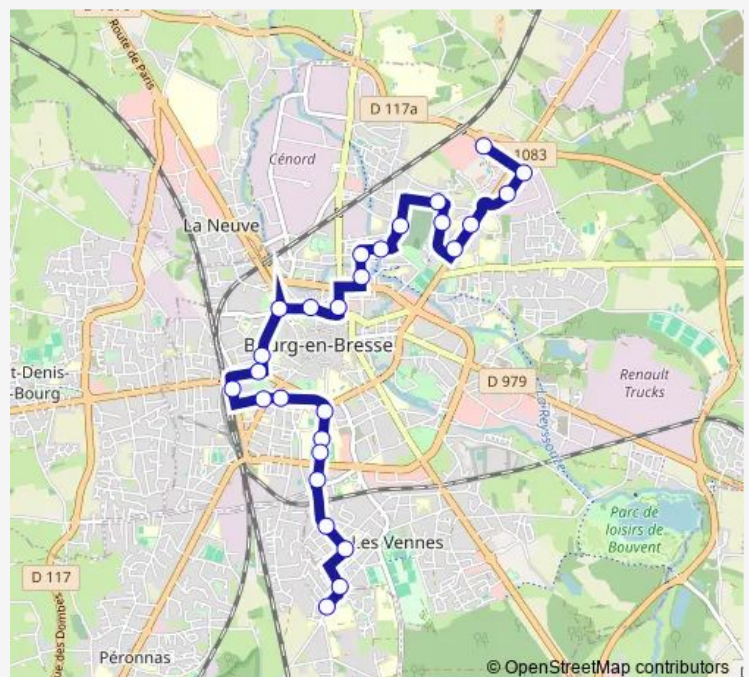

### Route schedule

Cap Emeraude — Verlaine

Monday 06:28-19:50

Tuesday 06:28-19:50

Wednesday 06:28-19:50

Thursday 06:28-19:50

Friday 06:28-19:50

Saturday 06:35-19:50

### Route info

Direction: Cap Emeraude

Stops: 27

Trip Duration: 0 hour 27 min

1 — 1- Verlaine Cap Emeraude/Rev

BusMaps

Plein Soleil

St Roch

La Bruyère

Vennes

Chartreuse

Verlaine

**Direction**

Cap Emeraude — Verlaine

26 stops

[Open route schedule](#)