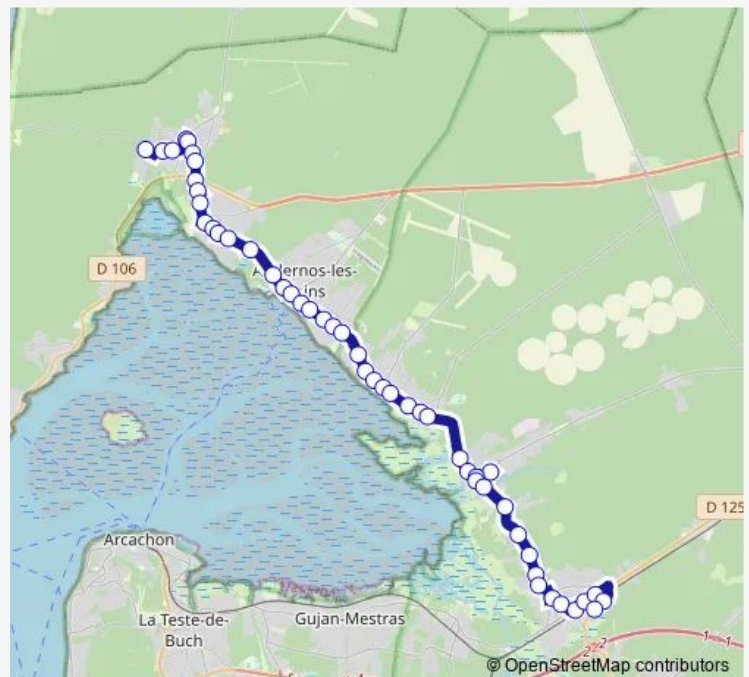

## Route schedule

Les Chênes — Smurfit

Monday 06:05-07:34

Tuesday 06:05-07:34

Wednesday 06:05-07:34

Thursday 06:05-07:34

Friday 06:05-07:34

Saturday —

## Route info

Direction: Les Chênes

Stops: 49

Trip Duration: 1 hour 11 min

Le Mauret

Colonel Wurtz

Taussat

Croix de Taussat