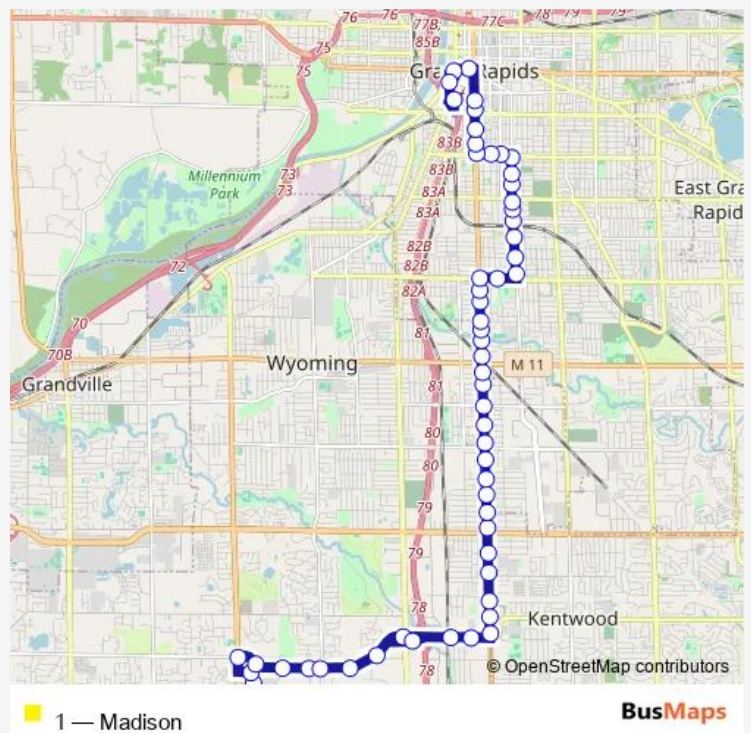

Bus 1 Madison

[Go to website](#)

Direction

University of Michigan Health-West — Rapid Central Station

56 stops

[Open route schedule](#)

University of Michigan Health-West

Health Dr/Family Fare (Wb)

Division/44th (Nb)

Division/Maplelawn (Nb)

Division/Floyd (Nb)

Route schedule

University of Michigan Health-West — Rapid Central Station

Monday 04:58-22:10

Tuesday 04:58-22:10

Wednesday 04:58-22:10

Thursday 04:58-22:10

Friday 04:58-22:10

Saturday 05:25-21:20

Sunday 06:26-18:24

Route info

Direction: University of Michigan Health-West

Stops: 56

Trip Duration: 0 hour 39 min

Ottawa/Fulton (Sb)

Cesar Chavez/Oakes (Sb)

Rapid Central Station

Direction

Rapid Central Station — University of Michigan Health-West

63 stops

[Open route schedule](#)

Rapid Central Station