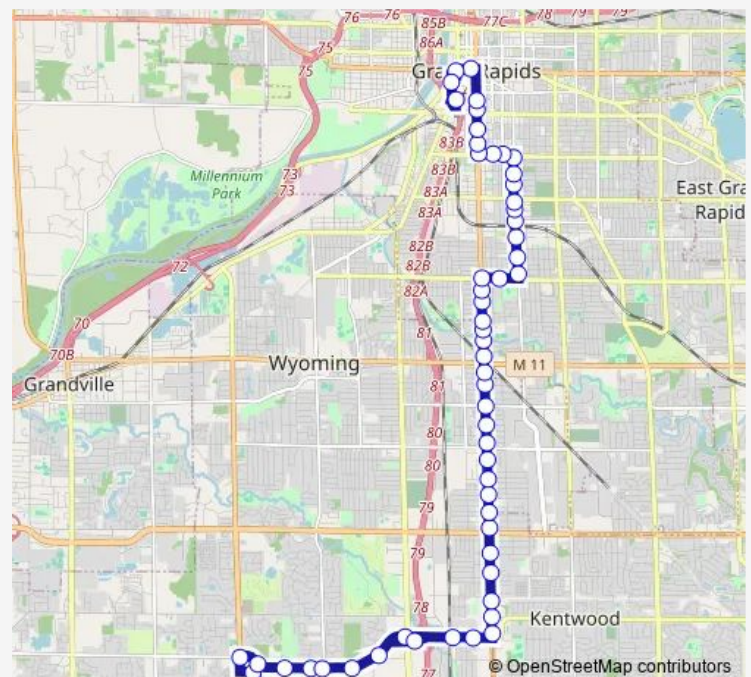

Division/44th (Nb)

Division/Maplelawn (Nb)

Division/Floyd (Nb)

Route schedule

University of Michigan Health-West — Rapid Central Station

Monday 04:58-22:10

Tuesday 04:58-22:10

Wednesday 04:58-22:10

Thursday 04:58-22:10

Friday 04:58-22:10

Saturday 05:25-21:20

Sunday 06:26-18:24

Route info

Direction: University of Michigan Health-West

Stops: 56

Trip Duration: 0 hour 39 min

Division/Eola (Nb)

Division/Kroc Center (Nb)

Division/Kroc Center (Nb)

Division/Alger (Nb)

Division/Melville (Nb)

Division/Andre (Nb)

Burton/Division (Eb)

Burton/Jefferson (Eb)

Fulton/Louis (Wb)

Ottawa/Fulton (Sb)

Cesar Chavez/Oakes (Sb)

Rapid Central Station

Direction

Rapid Central Station — University of Michigan Health-West

63 stops

[Open route schedule](#)