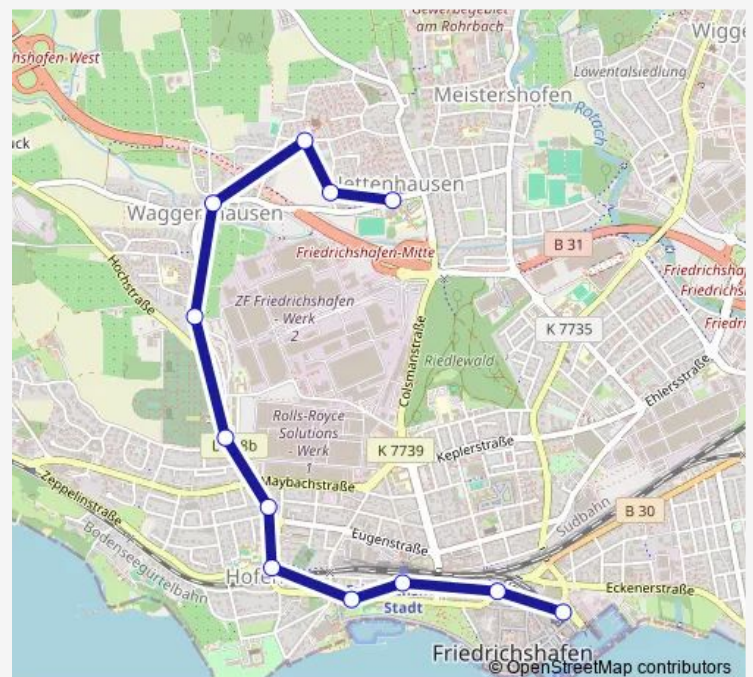

Direction

Friedrichsh. Hafenbahnhof — FN Ludwig-Dürr-Schule

12 stops

[Open route schedule](#)

Friedrichsh. Hafenbahnhof

Friedrichsh. Stadtmitte

Friedrichsh. Stadtbahnhof

Friedrichshafen, Graf-Zeppelin-Haus

FN Ludwig-Dürr-Schule

Route schedule

Friedrichsh. Hafenbahnhof — FN Ludwig-Dürr-Schule

Monday 05:24-23:30

Tuesday 05:24-23:30

Wednesday 05:24-23:30

Thursday 05:24-23:30

Friday 05:24-23:30

Saturday 06:24-23:30

Sunday 07:24-23:30

Route info

Direction: Friedrichsh. Hafenbahnhof

Stops: 12

Trip Duration: 0 hour 17 min

Direction

FN Ludwig-Dürr-Schule — Friedrichsh. Hafenbahnhof

12 stops

[Open route schedule](#)

FN Ludwig-Dürr-Schule

FN, Jettenhauser Straße

Friedrichshafen Dorfwiesenstr

Friedrichshafen Gaggstraße

Friedrichshafen Müllerstraße

Friedrichshafen Meistershofen