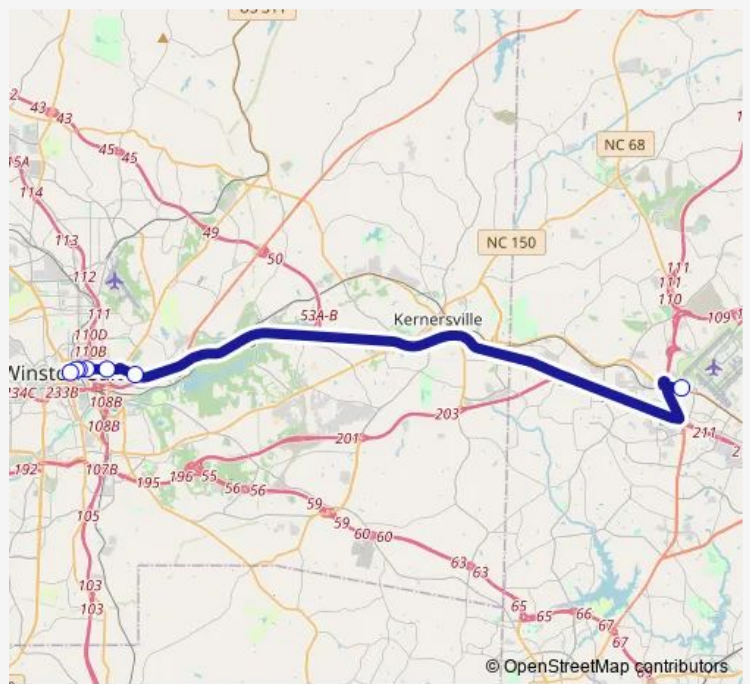

Bus 1 Winston Salem Express

[Go to website](#)

Direction
 Coble Transportation Center (B1) — Winston-Salem Transportation Center (L1)
 7 stops
[Open route schedule](#)

- Coble Transportation Center (B1)
- WS Journal (5th Street)
- 5th & MLK Jr Dr.
- 5th & Research
- Innovation Quarter (5th & Patterson)
- 5th & Chestnut
- Winston-Salem Transportation Center (L1)

Route schedule
 Coble Transportation Center (B1) — Winston-Salem Transportation Center (L1)

Monday	06:15-21:15
Tuesday	06:15-21:15
Wednesday	06:15-21:15
Thursday	06:15-21:15
Friday	06:15-21:15
Saturday	07:15-21:15
Sunday	—

Route info
 Direction: Coble Transportation Center (B1)
 Stops: 7
 Trip Duration: 0 hour 30 min

Direction

Winston-Salem Transportation Center (L1) — Coble Transportation Center (B1)

6 stops

[Open route schedule](#)

Winston-Salem Transportation Center (L1)

4th & Chestnut

Innovation Quarter (4th & Research)

4th & MLK

Excelsior St at Union Station

Coble Transportation Center (B1)

Route schedule

Winston-Salem Transportation Center (L1) — Coble Transportation Center (B1)