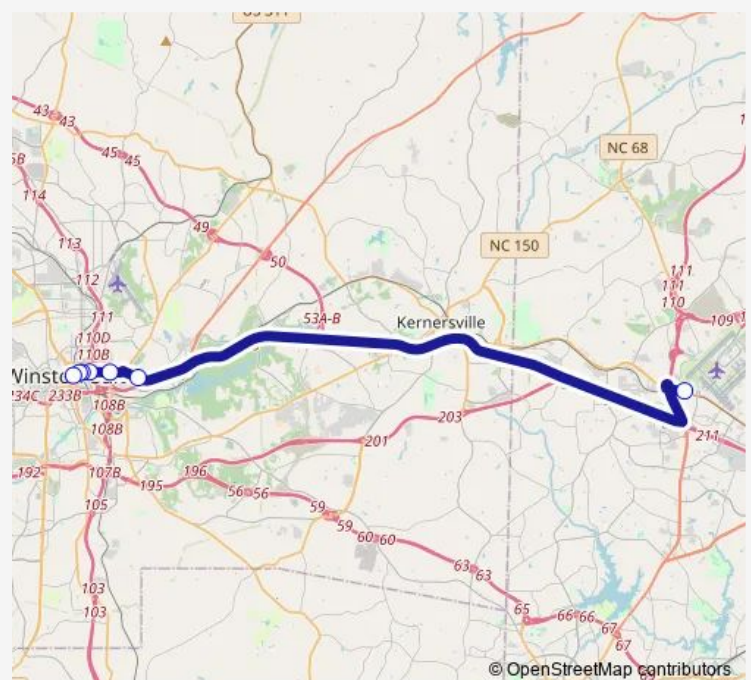

### Direction

Coble Transportation Center (B1) — Winston-Salem Transportation Center (L1)

7 stops

[Open route schedule](#)

Coble Transportation Center (B1)

WS Journal (5th Street)

5th & MLK Jr Dr.

5th & Research

### Route schedule

Coble Transportation Center (B1) — Winston-Salem Transportation Center (L1)

Monday 06:15-21:15

Tuesday 06:15-21:15

Wednesday 06:15-21:15

Thursday 06:15-21:15

Friday 06:15-21:15

Saturday 07:15-21:15

### Route info

Direction: Coble Transportation Center (B1)

Stops: 7

Trip Duration: 0 hour 30 min

1 — Winston Salem Express

## Direction

Winston-Salem Transportation Center (L1) — Coble Transportation Center (B1)

6 stops

[Open route schedule](#)

Winston-Salem Transportation Center (L1)

4th & Chestnut

Innovation Quarter (4th & Research)