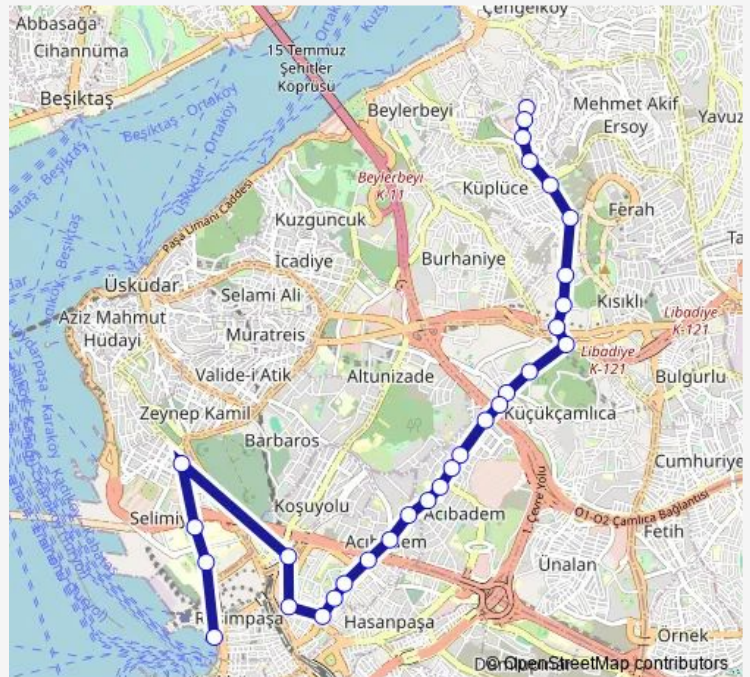

Saturday 06:00-08:00

Sunday —

**Route info**

Direction: KIRAZLITEPE

Stops: 36

Trip Duration: 0 hour 34 min

1 — Kadiköy - Kirazlitepe

**BusMaps**