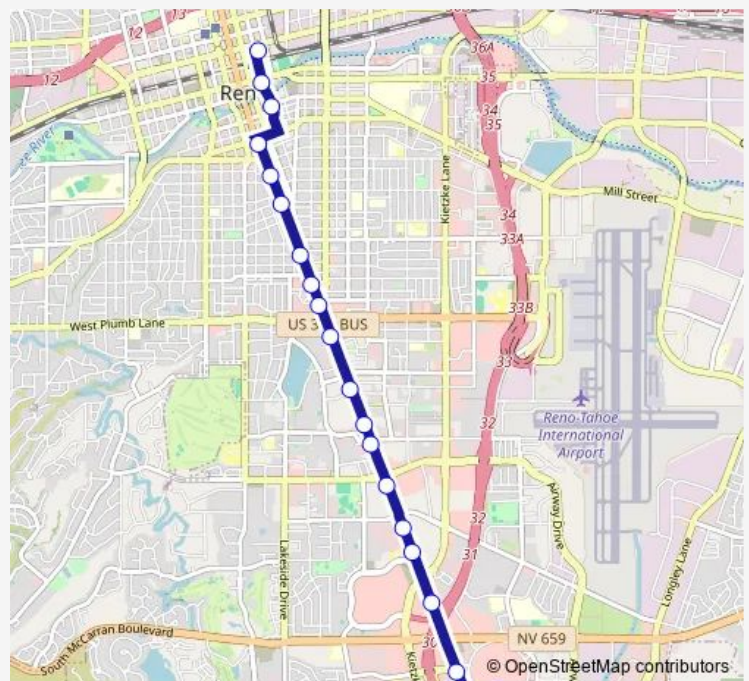

S Virginia Street and Thoma Street

S Virginia Street and W Liberty Street

S Center Street and Ryland Street

S Center Street and State Street

N Center Street and E 1st Street

RTC 4th Street Station Bay L 4SS (Route 1)

Route schedule

RTC Transfer Center and Meadowood Mall — RTC 4th Street Station Bay L 4SS (Route 1)

Monday	03:43-02:43 ⁺¹
Tuesday	03:43-02:43 ⁺¹
Wednesday	03:43-02:43 ⁺¹
Thursday	03:43-02:43 ⁺¹
Friday	03:43-02:43 ⁺¹
Saturday	03:43-02:43 ⁺¹
Sunday	03:43-02:43 ⁺¹

Route info

Direction: RTC Transfer Center and Meadowood Mall

Stops: 20

Trip Duration: 0 hour 24 min

1 — S Virginia St

Direction

RTC Transfer Center and Meadowood Mall — RTC 4th Street Station Bay O 4SS (Rt 5)

20 stops

[Open route schedule](#)

RTC Transfer Center and Meadowood Mall

S Virginia Street and Meadowood Mall Circle

S Virginia Street and Meadowood Mall Way

S Virginia Street and Kietzke Lane

S Virginia Street at Reno Sparks Convention Center