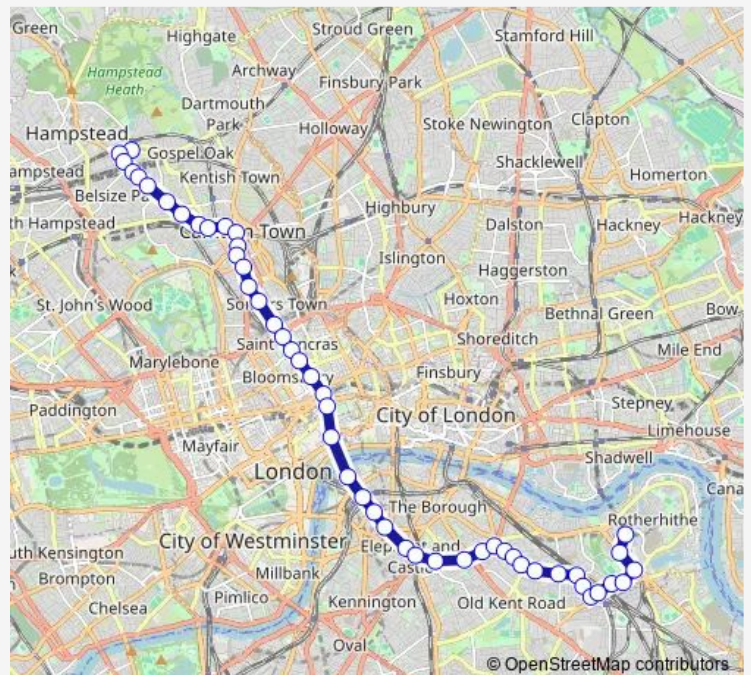

Pratt Street

Mornington Crescent

Aldenham Street

Euston Station

Upper Woburn Place/Euston Road

Tavistock Square

Route schedule

Royal Free Hospital — Canada Water Bus Station

Monday 00:00-23:47

Tuesday 00:00-23:47

Wednesday 00:00-23:47

Thursday 00:00-23:47

Friday 00:00-23:48

Saturday 00:00-23:47

Sunday 00:00-23:47

Route info

Direction: Royal Free Hospital

Stops: 49

Trip Duration: 0 hour 56 min

Russell Square

Southampton Row

Southampton Row / Theobalds Road

Kingsway / Holborn Station

Aldwych / Drury Lane