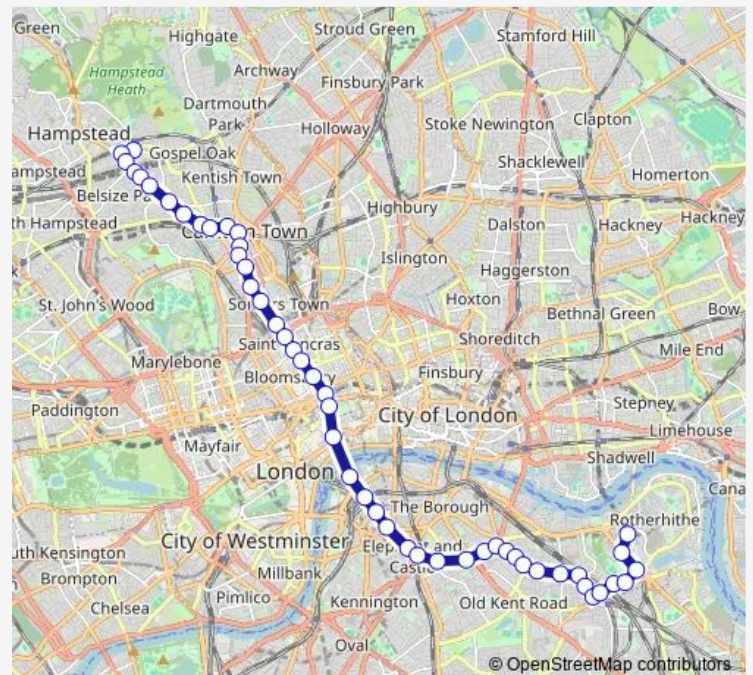

Pratt Street

Mornington Crescent

Aldenham Street

Euston Station

Upper Woburn Place/Euston Road

Tavistock Square

Route schedule

Royal Free Hospital — Canada Water Bus Station

Monday 00:00-23:47

Tuesday 00:00-23:47

Wednesday 00:00-23:47

Thursday 00:00-23:47

Friday 00:00-23:48

Saturday 00:00-23:47

Sunday 00:00-23:47

Route info

Direction: Royal Free Hospital

Stops: 49

Trip Duration: 1 hour 1 min

Russell Square

Southampton Row

Southampton Row / Theobalds Road

Kingsway / Holborn Station

Aldwych / Drury Lane

Trip Duration: 1 hour 28 min

Holborn Station

Southampton Row / Theobalds Road

Russell Square

Tavistock Square

Upper Woburn Place/Euston Road

Euston Station / Eversholt Street

Aldenham Street