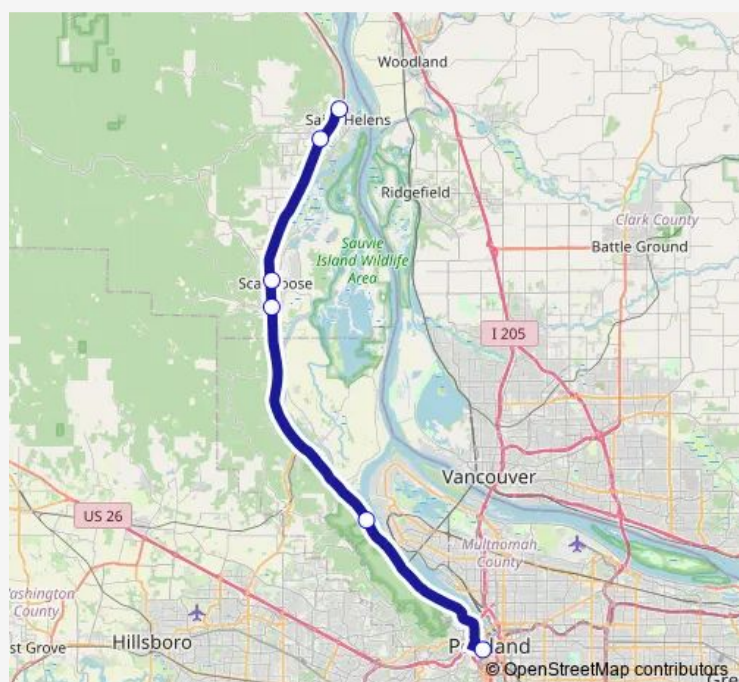

NE 1st & Prairie St - Scappoose

Hwy 30/Havlik Dr

HWY 30/NW 112th Ave/Linnton

SW Salmon between 6th and 5th Avenues

Route schedule

St Helens Transit Center — SW Salmon between 6th and 5th Avenues

Monday 06:15-16:20

Tuesday 06:15-16:20

Wednesday 06:15-16:20

Thursday 06:15-16:20

Friday 06:15-16:20

Saturday —

Sunday —

Route info

Direction: St Helens Transit Center

Stops: 6

Trip Duration: 0 hour 55 min

1 — Downtown Portland

Direction

SW Salmon between 6th and 5th Avenues — St Helens Transit Center

6 stops

[Open route schedule](#)

SW Salmon between 6th and 5th Avenues

HWY 30/NW 111th Ave/Linnton

Hwy 30/Havlik Dr

NE 1st & Prairie St - Scappoose

Bowling Alley Lane

St Helens Transit Center

Route schedule

SW Salmon between 6th and 5th Avenues — St Helens Transit Center

Monday 07:10-17:15