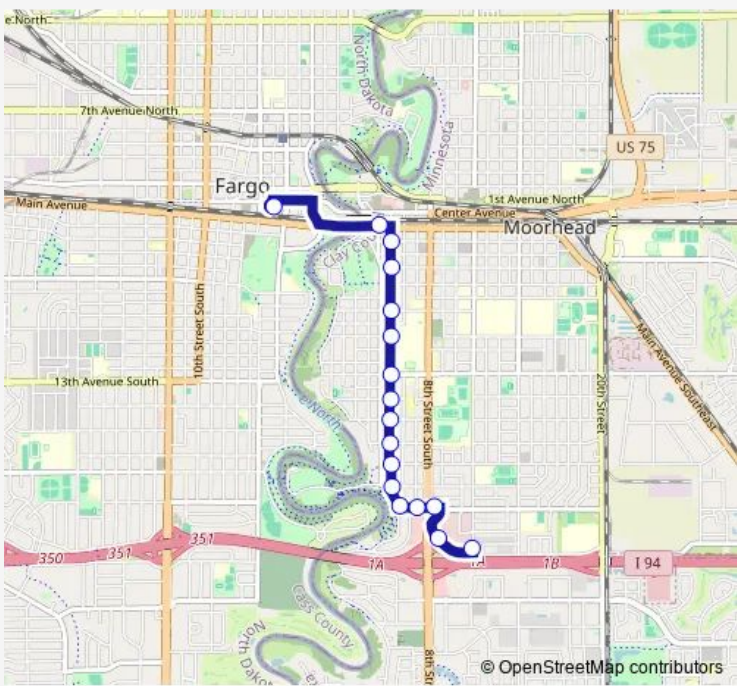

**Direction**  
 Gtc — Marriott Shelter (#118)  
 16 stops  
[Open route schedule](#)

- Gtc
- Main Ave & 4th St S (Corner Sw)
- Main Ave & 6th St S (Corner Sw)
- 6th St S & 2nd Ave S (Corner Nw)
- 8th St S & 3rd Ave S (Corner Nw)
- 8th St S & 4th Ave S (Corner Nw)
- 8th St S & 7th Ave S (Corner Nw)
- 8th St S & 9th Ave S (South of driveway near Old Main Building)
- Shelter 120 (Concordia)
- 8th St S & 13th Ave S (Mid-Block Sanford north of driveway)
- 8th St S & 14th Ave S (Corner Nw)
- 8th St S & 16th Ave S (Corner Nw)
- 20th Ave S & 9th St S (Corner Sw)
- 20th Ave S 11th St S (Corner Sw)
- 11th St S & 24th Ave S (Corner Nw)
- Marriott Shelter (#118)

**Route schedule**  
 Gtc — Marriott Shelter (#118)

Monday	06:15-21:15
Tuesday	06:15-21:15
Wednesday	06:15-21:15
Thursday	06:15-21:15
Friday	06:15-21:15
Saturday	07:15-21:15
Sunday	—

**Route info**  
 Direction: Gtc  
 Stops: 16  
 Trip Duration: 0 hour 12 min

**Direction**

Marriott Shelter (#118) — Gtc

17 stops

[Open route schedule](#)

Marriott Shelter (#118)

Holiday Dr &amp; Entrance to Noodles &amp; Co (Corner Se)

24th Ave S &amp; 8th St Frontage (Corner Ne)

24th Ave S &amp; 7th St S (Corner Ne)

## Route schedule

Marriott Shelter (#118) — Gtc

Monday	06:28-21:28
Tuesday	06:28-21:28
Wednesday	06:28-21:28
Thursday	06:28-21:28
Friday	06:28-21:28
Saturday	07:28-21:28
Sunday	—