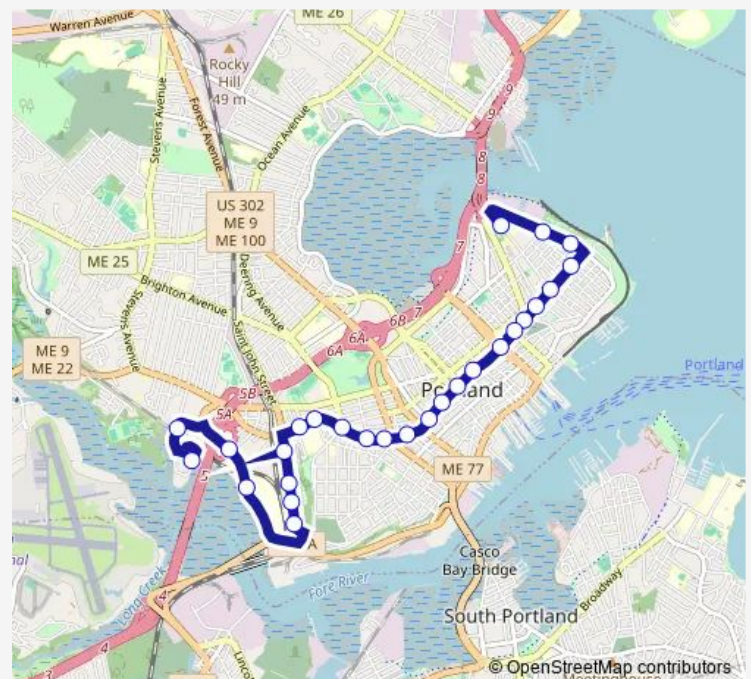

Congress ST + Forest ST/Mmc

ST John ST + 274 ST John St

ST John ST + D St

Route schedule

East END School — Thompson's Point

Monday 05:04-22:05

Tuesday 05:04-22:05

Wednesday 05:04-22:05

Thursday 05:04-22:05

Friday 05:04-22:05

Saturday 05:04-22:05

Sunday 07:39-18:10

Route info

Direction: East END School

Stops: 27

Trip Duration: 0 hour 30 min

1 — Congress Street

ST John ST + 117 ST John St

ST John ST + 70 ST John St

Mercy AT THE Fore

Fore River Parkway + Federic St

PTC I/B

Thompson's Point

Direction

East END School — Valley ST + D St

21 stops

[Open route schedule](#)

East END School

Eastern Promenade + Walnut St

Eastern Promenade + Turner St

Eastern Promenade + Congress St

Congress ST + North St