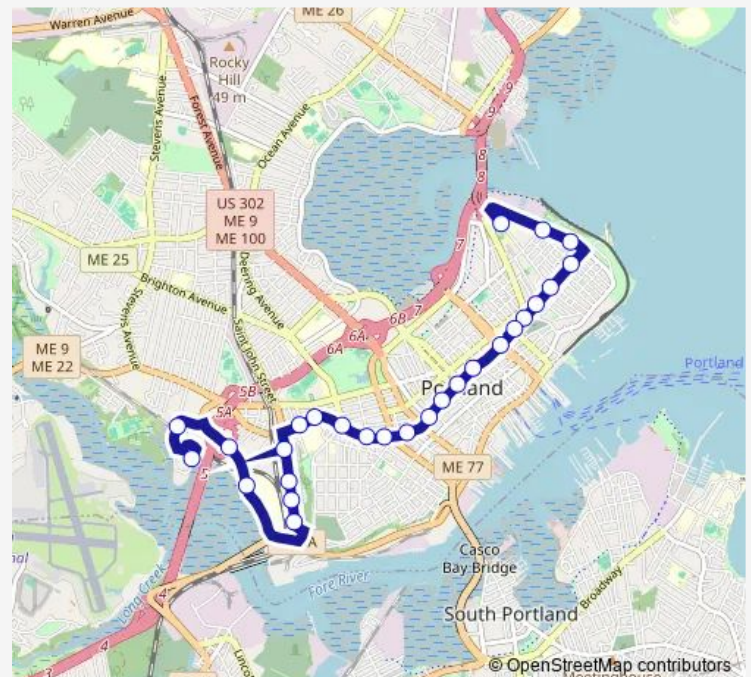

Congress ST + Forest ST/Mmc

ST John ST + 274 ST John St

ST John ST + D St

Route schedule

East END School — Thompson's Point

Monday 05:04-22:05

Tuesday 05:04-22:05

Wednesday 05:04-22:05

Thursday 05:04-22:05

Friday 05:04-22:05

Saturday 05:04-22:05

Sunday 07:39-18:10

Route info

Direction: East END School

Stops: 27

Trip Duration: 0 hour 30 min

1 — Congress Street

ST John ST + 117 ST John St

ST John ST + 70 ST John St

Mercy AT THE Fore

Fore River Parkway + Federic St

PTC I/B

Thompson's Point

Direction

East END School — Valley ST + D St

21 stops

[Open route schedule](#)

East END School

Eastern Promenade + Walnut St

Eastern Promenade + Turner St

Eastern Promenade + Congress St

Congress ST + North St