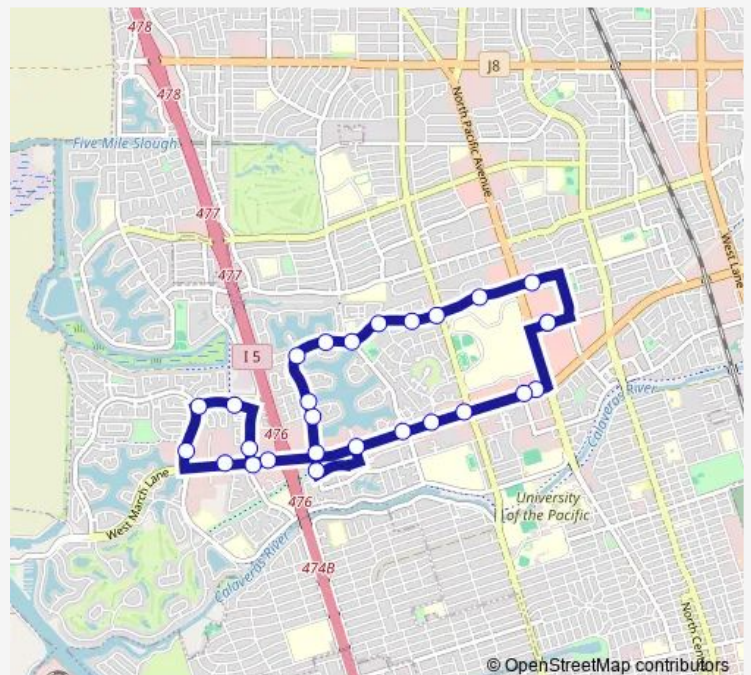

March Ln & Venetian Dr FS/Wb

March Ln & Grouse Run Dr FS/Wb

March Ln & Quail Lakes Plaza NS/Wb

March Ln @ I-5 76 Gas Station Mb/Wb

March Ln & Deer Park Dr NS/Wb

Brookside Rd & March Ln FS Northbound

Driftwood Pl & Brookside Rd FS/Eb

Quail Lakes Dr & Round Valley NS/Nb

Quail Lakes Dr & Grizzly Hollow FS/Nb

Quail Lakes Dr & Pheasant Run FS/Nb

Quail Lakes Dr & Grouse Run NS/Nb

Route schedule

Mall Transfer (North) — Mall Transfer (North)

Monday 07:00-18:50

Tuesday 07:00-18:50

Wednesday 07:00-18:50

Thursday 07:00-18:50

Friday 07:00-18:50

Saturday —

Sunday —

Route info

Direction: Mall Transfer (North)

Stops: 27

Trip Duration: 0 hour 52 min

1 — Metro Hopper-Northwest Stockton

Quail Lakes Dr & Passero NS/Nb

Quail Lakes Dr & Tree Swallow FS/Nb

Quail Lakes Dr & Pershing NS/Nb

Robinhood Dr & Stratford East FS/Eb