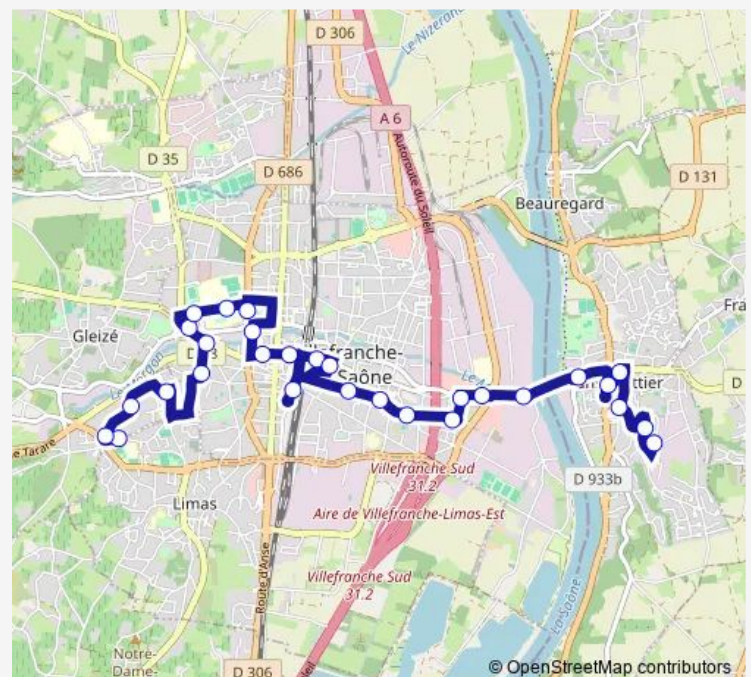

Mairie

Pierre Morin

Victor Hugo

Gare

Pierre Berthier

Loyson DE Chastelus

Lamartine

Sables

Thursday 05:00-20:30

Friday 05:00-20:30

Saturday 07:00-20:30

Sunday 07:45-19:45

Route info

Direction: Limas - College

Stops: 29

Trip Duration: 0 hour 38 min

1 — Limas Collège - Limelette / Surchamp

Route DE Frans

Pont DE Frans

Jassans-Riottier - Beaurivage

Jassans-Riottier - Limelette

Jassans-Riottier - Tilleuls

Jassans-Riottier - Jassans Mairie

Jassans-Riottier - Montplaisir

Jassans-Riottier - Surchamp

Direction

Jassans-Riottier - Surchamp — Limas - College

28 stops

[Open route schedule](#)

Jassans-Riottier - Surchamp

Jassans-Riottier - Montplaisir

Jassans-Riottier - Jassans Mairie