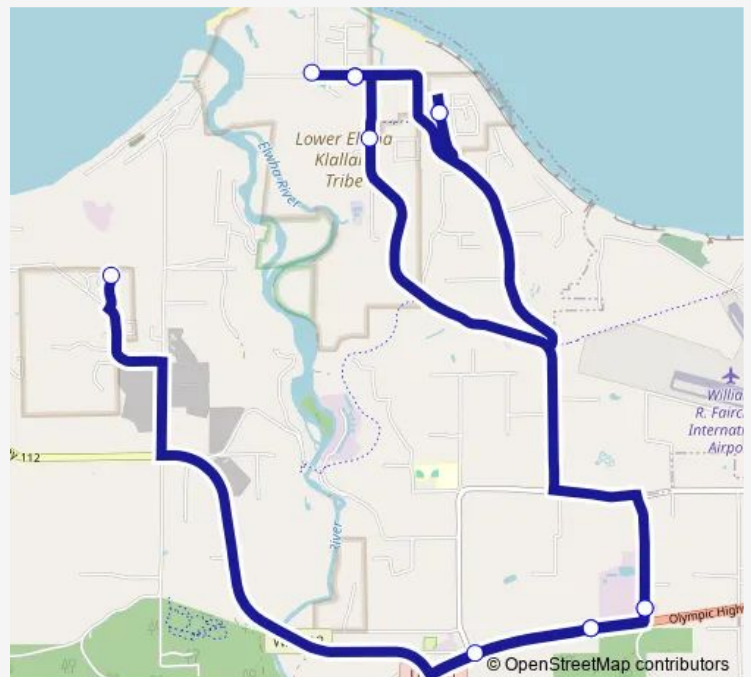

Direction

Lower Elwha Rd - Tribal Center — Lower Elwha Rd - Tribal Center

13 stops

[Open route schedule](#)

Lower Elwha Rd - Tribal Center

Spokwes Dr - Tower/Justice Center

Lower Elwha Rd - Social Services

Lower Elwha Rd - Tribal Center

Stratton Rd - Child Care Center

S Dry Creek Rd - Elwha Food & Fuel

Highway 101 - Health Clinic

NS'Klallam Dr - Upper Housing

Highway 101 - Laird's Corner

Highway 101 - Health Clinic

S Dry Creek Rd - Elwha Food & Fuel

Spokwes Dr - Tower/Justice Center

Lower Elwha Rd - Tribal Center

Route schedule

Lower Elwha Rd - Tribal Center — Lower Elwha Rd - Tribal Center

Monday 09:50-15:20

Tuesday 09:50-15:20

Wednesday 09:50-15:20

Thursday 09:50-15:20

Friday 09:50-15:20

Saturday —

Sunday —

Route info

Direction: Lower Elwha Rd - Tribal Center

Stops: 13

Trip Duration: 1 hour 10 min

1 Bus time schedules and route maps are available in an offline PDF at busmaps.com. Use the busmaps.com website to see live bus times, train schedule or subway schedule, and step-by-step directions for all public transit in Port Angeles