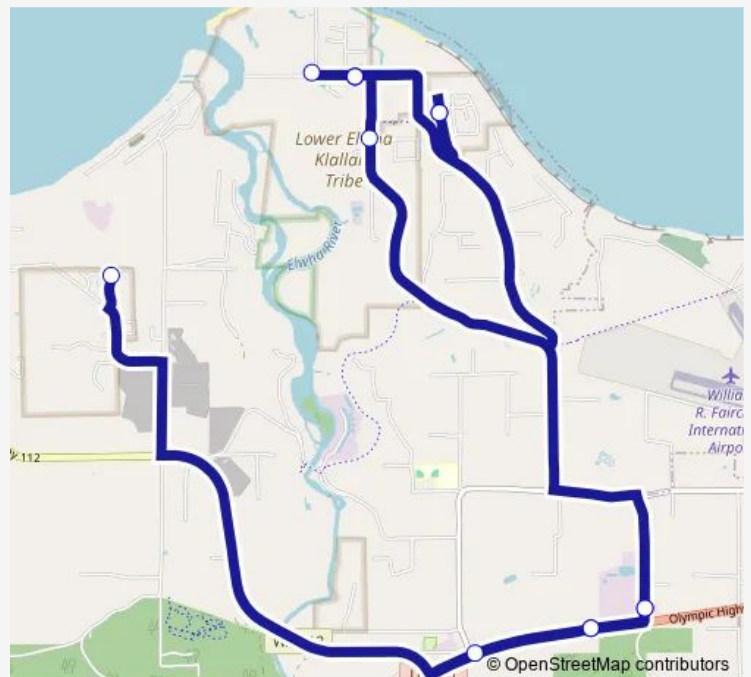

Direction

Lower Elwha Rd - Tribal Center — Lower Elwha Rd - Tribal Center

13 stops

[Open route schedule](#)

Lower Elwha Rd - Tribal Center

Spokwes Dr - Tower/Justice Center

Lower Elwha Rd - Social Services

Lower Elwha Rd - Tribal Center

Stratton Rd - Child Care Center

S Dry Creek Rd - Elwha Food & Fuel

Highway 101 - Health Clinic

NS'Klallam Dr - Upper Housing

Highway 101 - Laird's Corner

Highway 101 - Health Clinic

S Dry Creek Rd - Elwha Food & Fuel

Spokwes Dr - Tower/Justice Center

Lower Elwha Rd - Tribal Center

Route schedule

Lower Elwha Rd - Tribal Center — Lower Elwha Rd - Tribal Center

Monday 09:50-15:20

Tuesday 09:50-15:20

Wednesday 09:50-15:20

Thursday 09:50-15:20

Friday 09:50-15:20

Saturday —

Sunday —

Route info

Direction: Lower Elwha Rd - Tribal Center

Stops: 13

Trip Duration: 1 hour 10 min

1 Bus time schedules and route maps are available in an offline PDF at busmaps.com. Use the busmaps.com website to see live bus times, train schedule or subway schedule, and step-by-step directions for all public transit in Port Angeles