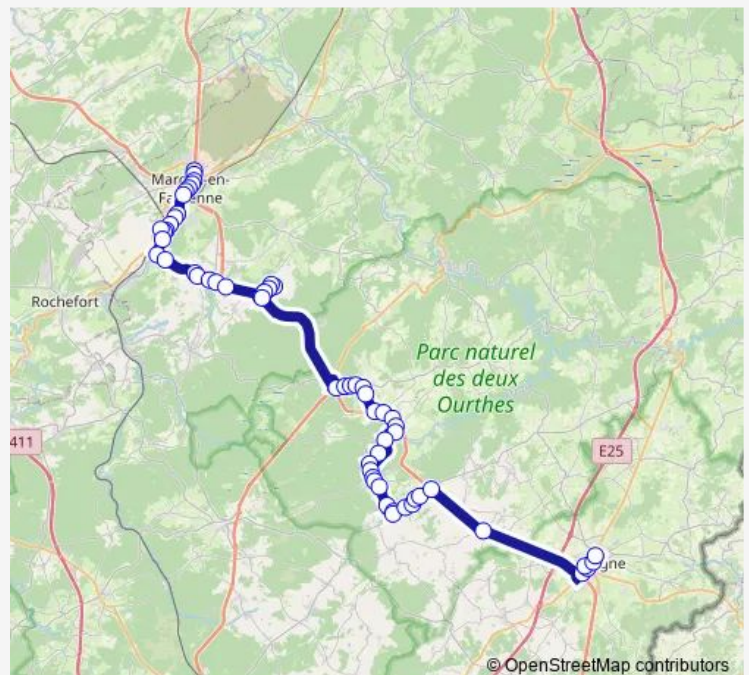

Gerumont Chemin d'Acul

Acul Centre

Chisogne Centre

Route schedule

Sainte-ODE Clinique — Bastogne Clinique

Monday	—
Tuesday	—
Wednesday	—
Thursday	—
Friday	—
Saturday	08:43
Sunday	—

Route info

Direction: Sainte-ODE Clinique

Stops: 40

Trip Duration: 0 hour 55 min

1 — Marche-en-Famenne - Bastogne

Chisogne Chapelle

Laval Centre

Rechrival Centre

Houmont Fond d'Avril

Magery Carrefour