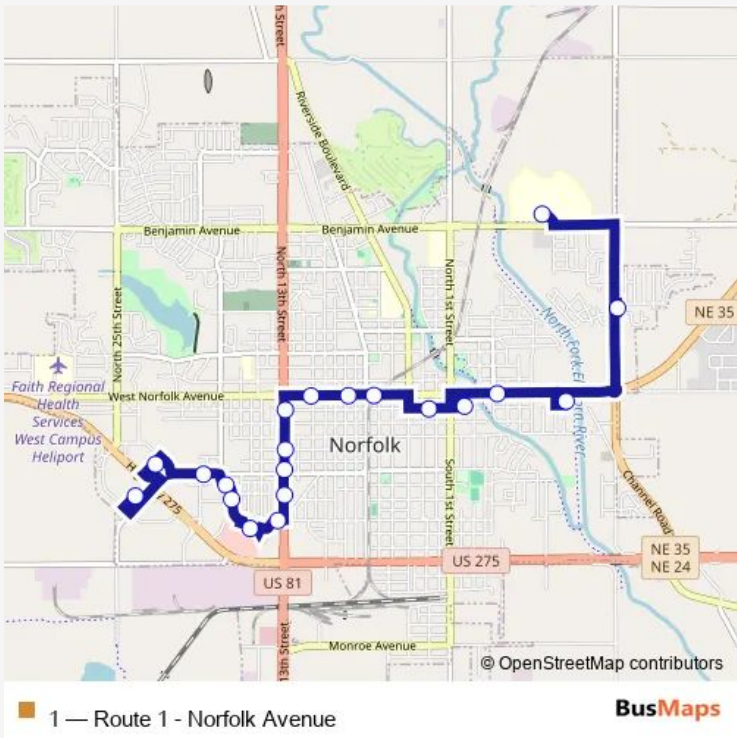

Bus 1 Route 1 - Norfolk Avenue

[Go to website](#)

Direction
 Walmart — Northeast Community College
 20 stops
[Open route schedule](#)

- Walmart
- Hyvee (West) EB on Pasewalk
- On Pasewalk at 19th Eb
- On 18th South of Pasewalk Nb
- On 18th at Vicki Sb
- Sunset Plaza Mall
- On Michigan at 13th Eb
- On 13th at Lou's Nb
- On 13th at Park Nb
- On 13th at Madison Nb
- On 13th at Pasewalk Nb
- On Norfolk at 12th Eb
- On Norfolk at 9th Eb
- On Norfolk at 7th Eb
- On Madison at 3rd Eb
- Hyvee (East) WB on Madison
- On Norfolk at Pine Eb
- On Norfolk at Chestnut Eb
- On Victory at Sunrise Nb
- Northeast Community College

Route schedule
 Walmart — Northeast Community College

Monday	06:27-17:57
Tuesday	06:27-17:57
Wednesday	06:27-17:57
Thursday	06:27-17:57
Friday	06:27-17:57
Saturday	—
Sunday	—

Route info
 Direction: Walmart
 Stops: 20
 Trip Duration: 0 hour 22 min

Direction

Northeast Community College — Walmart

21 stops

[Open route schedule](#)

Northeast Community College

Norfolk Family Ymca

On 1st at Benjamin Sb

On 1st at Georgia Sb

Walmart

Route schedule

Northeast Community College — Walmart

Monday 06:25-17:55

Tuesday 06:25-17:55

Wednesday 06:25-17:55

Thursday 06:25-17:55

Friday 06:25-17:55