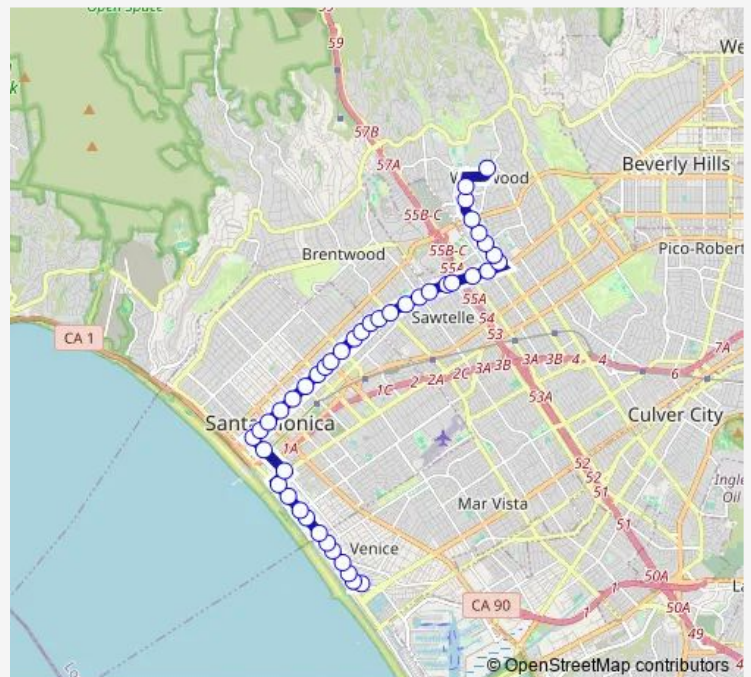

Santa Monica WB & Wellesley Ns

Santa Monica WB & Centinela Fs

Santa Monica WB & Berkeley Ns

Santa Monica WB & Yale Fs

Route schedule

Charles E Young @ P2 Garage — Grand WB & Riviera Fs

Monday 05:52-22:44

Tuesday 05:52-22:44

Wednesday 05:52-22:44

Thursday 05:52-22:44

Friday 05:52-22:44

Saturday 06:29-22:44

Sunday 06:29-22:44

Route info

Direction: Charles E Young @ P2 Garage

Stops: 45

Trip Duration: 0 hour 39 min

1 — Main St & Santa Monica Blvd/Ucla

Santa Monica WB & 26th Ns

Santa Monica WB & Cloverfield Ns

Santa Monica WB & 22nd Ns

Santa Monica WB & 20th Fs

Santa Monica WB & 17th Fs

Santa Monica WB & 14th Ns