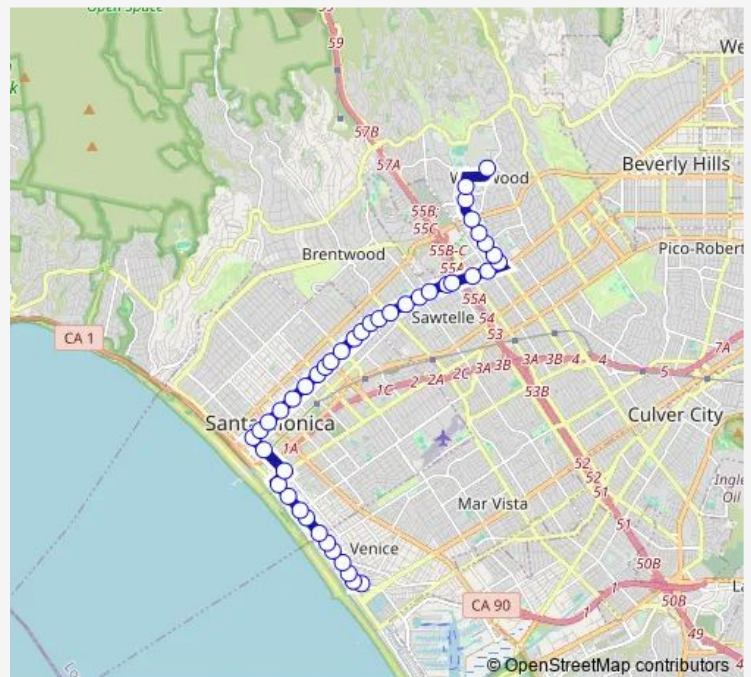

Santa Monica WB & Wellesley Ns

Santa Monica WB & Centinela Fs

Santa Monica WB & Berkeley Ns

Santa Monica WB & Yale Fs

Route schedule

Charles E Young @ P2 Garage — Grand WB & Riviera Fs

Monday 05:52-22:44

Tuesday 05:52-22:44

Wednesday 05:52-22:44

Thursday 05:52-22:44

Friday 05:52-22:44

Saturday 06:29-22:44

Sunday 06:29-22:44

Route info

Direction: Charles E Young @ P2 Garage

Stops: 45

Trip Duration: 0 hour 45 min

1 — Main St & Santa Monica Blvd/Ucla

Santa Monica WB & 26th Ns

Santa Monica WB & Cloverfield Ns

Santa Monica WB & 22nd Ns

Santa Monica WB & 20th Fs

Santa Monica WB & 17th Fs

Santa Monica WB & 14th Ns