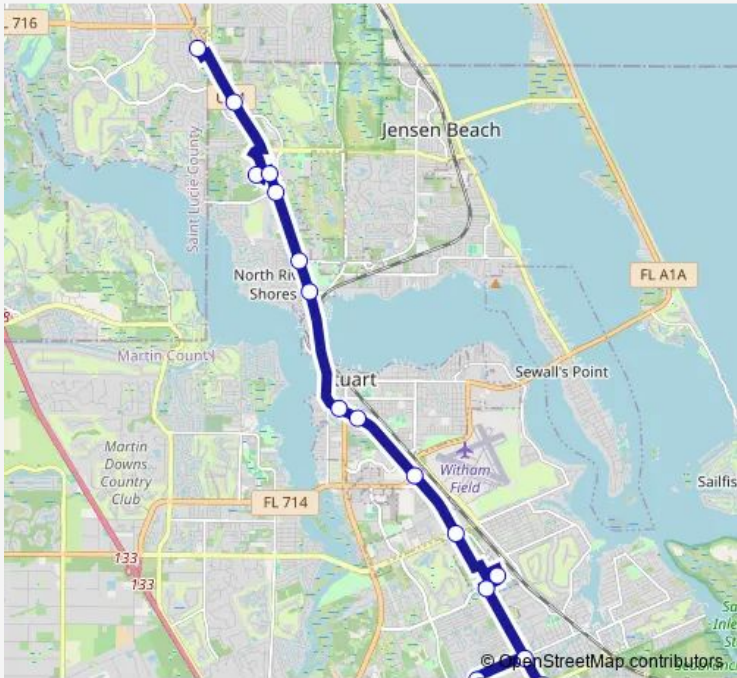

## Bus 1 Route 1

[Go to website](#)

**Direction**  
 Walmart (Psl) — US 1 & Cove RD East (connection point)  
 18 stops  
[Open route schedule](#)

- Walmart (Psl)
- US 1 & Eugenia St
- Treasure Coast Mall (Sears)
- US 1 & Mall Entrance Rd
- US 1 & Britt Rd
- US 1 & 14th St
- US 1 & Fork Rd
- US 1 & Kanner Hwy
- US 1 & Johnson AVE (connection point)
- US 1 & Monterey Rd
- US 1 & Indian ST (connection point)
- Walmart (Stuart)
- US 1 & Pomeroy St
- Community DR & Salerno Rd
- Community DR @ Robert Morgade Library
- US 1 & Salerno Rd
- US 1 & Cove RD West (connection point)
- US 1 & Cove RD East (connection point)

Route schedule  
 Walmart (Psl) — US 1 & Cove RD East (connection point)

Monday	06:00-19:25
Tuesday	06:00-19:25
Wednesday	06:00-19:25
Thursday	06:00-19:25
Friday	06:00-19:25
Saturday	—
Sunday	—

Route info  
 Direction: Walmart (Psl)  
 Stops: 18  
 Trip Duration: 0 hour 48 min

**Direction**

US 1 &amp; Cove RD East (connection point) — Walmart (Psl)

17 stops

[Open route schedule](#)

US 1 &amp; Cove RD East (connection point)

Community DR &amp; Salerno Rd

Community DR @ Robert Morgade Library

## Route schedule

US 1 &amp; Cove RD East (connection point) — Walmart (Psl)

Monday 06:00-19:40

Tuesday 06:00-19:40

Wednesday 06:00-19:40

Thursday 06:00-19:40

Friday 06:00-19:40

Saturday —