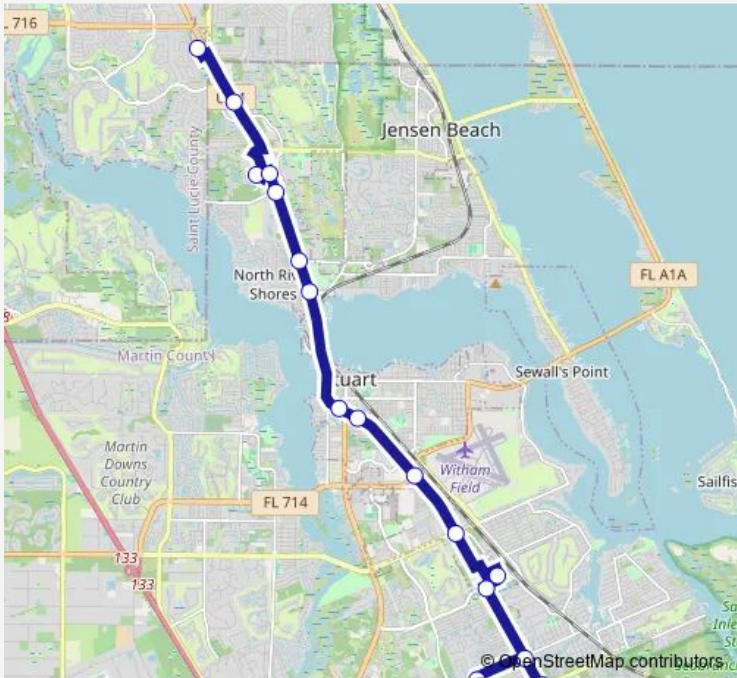

Bus 1 Route 1

[Go to website](#)

Direction
 Walmart (Psl) — US 1 & Cove RD East (connection point)
 18 stops
[Open route schedule](#)

- Walmart (Psl)
- US 1 & Eugenia St
- Treasure Coast Mall (Sears)
- US 1 & Mall Entrance Rd
- US 1 & Britt Rd
- US 1 & 14th St
- US 1 & Fork Rd
- US 1 & Kanner Hwy
- US 1 & Johnson AVE (connection point)
- US 1 & Monterey Rd
- US 1 & Indian ST (connection point)
- Walmart (Stuart)
- US 1 & Pomeroy St
- Community DR & Salerno Rd
- Community DR @ Robert Morgade Library
- US 1 & Salerno Rd
- US 1 & Cove RD West (connection point)
- US 1 & Cove RD East (connection point)

Route schedule
 Walmart (Psl) — US 1 & Cove RD East (connection point)

Monday	06:00-19:25
Tuesday	06:00-19:25
Wednesday	06:00-19:25
Thursday	06:00-19:25
Friday	06:00-19:25
Saturday	—
Sunday	—

Route info
 Direction: Walmart (Psl)
 Stops: 18
 Trip Duration: 0 hour 48 min

Direction

US 1 & Cove RD East (connection point) — Walmart (Psl)

17 stops

[Open route schedule](#)

US 1 & Cove RD East (connection point)

Community DR & Salerno Rd

Community DR @ Robert Morgade Library

US 1 & Salerno Rd

Walmart (Stuart)

US 1 & Market Pl

US 1 & Indian ST (connection point)

US 1 & Monterey Rd

US 1 & Johnson AVE (connection point)

US 1 & Kanner Hwy

US 1 & Wright Blvd

US 1 & Baker Rd