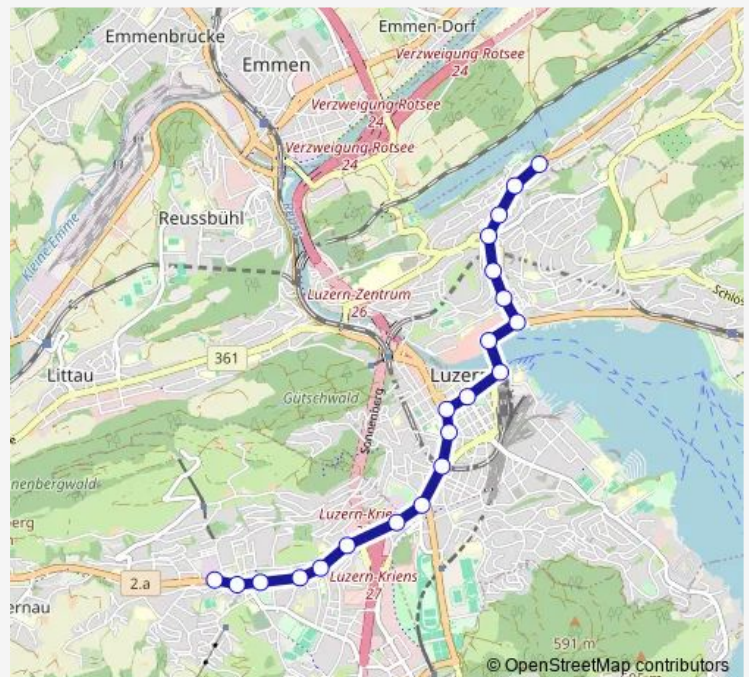

Thursday 07:06-08:06

Friday 07:06-08:06

Saturday —

Sunday —

Route info

Direction: Kriens, Busschleife

Stops: 21

Trip Duration: 0 hour 24 min

1 — B 1

BusMaps

Direction

Kriens, Busschleife — Luzern, Maihof

21 stops

[Open route schedule](#)

Kriens, Busschleife

Kriens, Zentrum Pilatus