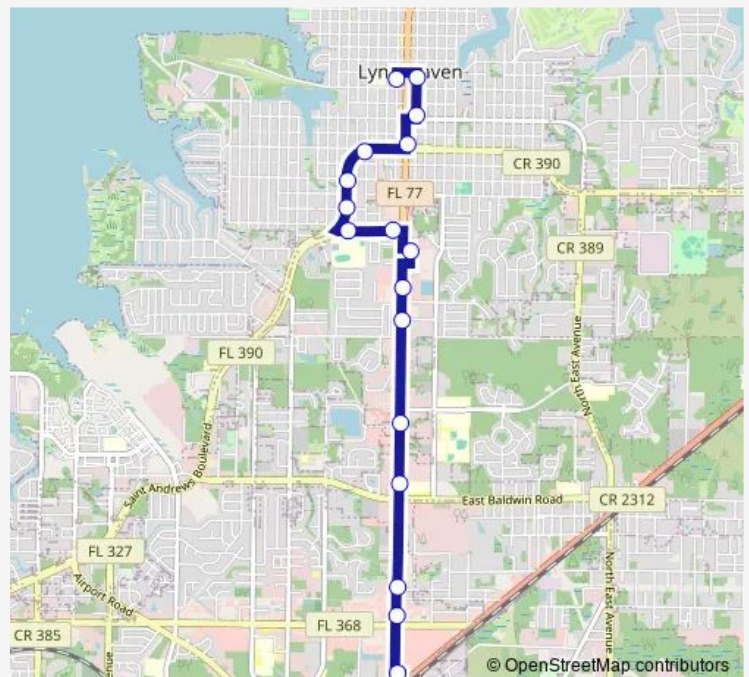

Hwy 77 & 25th St

Hwy 77 & Baldwin Rd

Hwy 77 & Mosley Dr

Hwy 77/Ohio Ave & 25th St

Hwy 77/Ohio Ave & 24th St

Hwy 77/Ohio Ave & Walmart

Mowat School Rd & Lynn Haven Shopping Center Wb

Mowat School Rd & Mowat Jr High School Wb

Tennessee Ave & 18th St Nb

Tennessee Ave & 16th St Nb

14th St & Alabama Ave Eb

FL-77 & 14th St Nb

12th St & Pennsylvania Ave

Pennsylvania Ave & 9th St

Florida Ave & 9th St

Route schedule

Panama City Mall — Florida Ave & 9th St

Monday	06:00-19:00
Tuesday	06:00-19:00
Wednesday	06:00-19:00
Thursday	06:00-19:00
Friday	06:00-19:00
Saturday	07:00-19:00
Sunday	07:00-19:00

Route info

Direction: Panama City Mall

Stops: 17

Trip Duration: 0 hour 16 min

1 — Lynn Haven & Panama City Mall

Direction

Florida Ave & 9th St — Panama City Mall

16 stops

[Open route schedule](#)

Florida Ave & 9th St