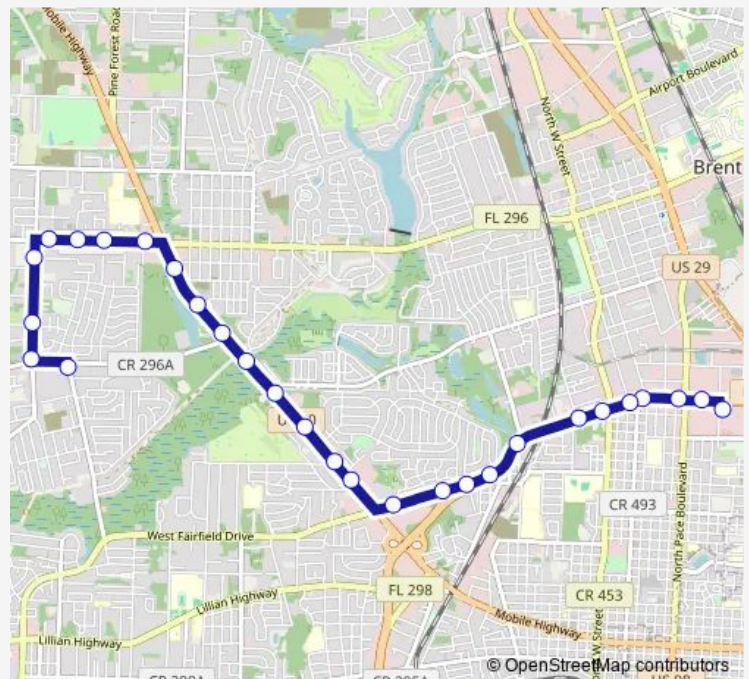

Fairfield Dr. & West Of Pace Blvd

Fairfield Dr. & West Of S Street

Fairfield Dr. & Andrew Ave

Fairfield Dr. & West Of W Strret

Fairfield Dr. & East Of Market Street

Fairfield Dr. & West Of Hollywood Ave

Fairfield Dr. & West Of Ruby Ave

Mobile Hwy & South Of Chabar Dr

Mobile Hwy & North Of Marlane Dr

Mobile Hwy & Buckingham Rd

Mobile Hwy & South Of Boulder Ave

Saufley Field Rd & West Of Mobile Hwy

Route schedule

Ecat Transfer Station — Patricia Dr & South Of Cerny Rd

Direction: Ecat Transfer Station

Stops: 28

Trip Duration: 0 hour 32 min

1 — Oakcrest / Cerny Heights

Saufley Field & Mead Dr

Saufley Field & Bradshaw Street

Saufley Field & East Of Muldoon Rd

Muldoon Rd & Sierra Dr

Muldoon Rd & Perkins Street

Muldoon Rd & Cerny Rd

Patricia Dr & South Of Cerny Rd

Direction

Patricia Dr & South Of Cerny Rd — Ecat Transfer Station

23 stops

[Open route schedule](#)

Patricia Dr & South Of Cerny Rd