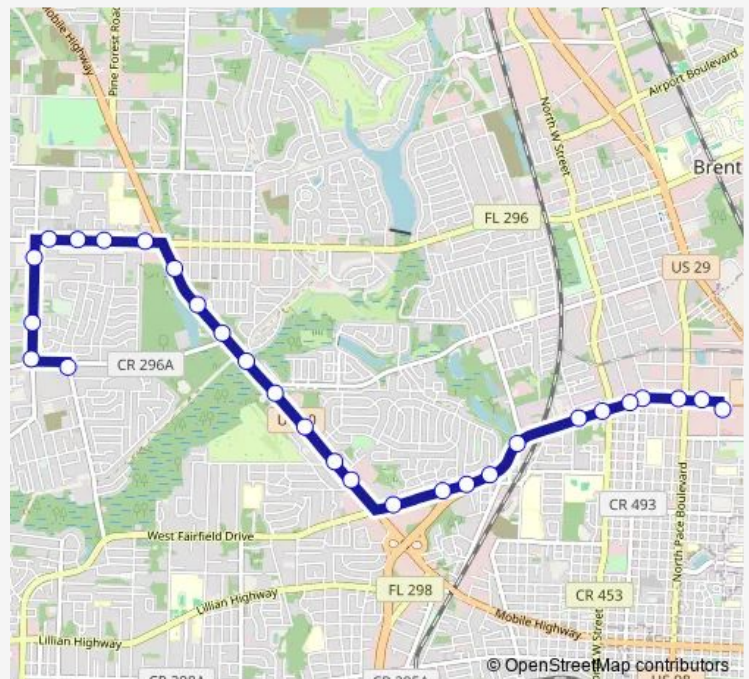

Mobile Hwy & South Of Chabar Dr

Mobile Hwy & North Of Marlane Dr

Mobile Hwy & Buckingham Rd

Mobile Hwy & South Of Boulder Ave

Saufley Field Rd & West Of Mobile Hwy

Route schedule

Ecat Transfer Station — Patricia Dr & South Of Cerny Rd

Monday 05:30-17:30

Tuesday 05:30-17:30

Wednesday 05:30-17:30

Thursday 05:30-17:30

Friday 05:30-17:30

Saturday 07:30-17:30

Sunday 07:30-17:30

Route info

Direction: Ecat Transfer Station

Stops: 28

Trip Duration: 0 hour 32 min

1 — Oakcrest / Cerny Heights

Saufley Field & Mead Dr

Saufley Field & Bradshaw Street

Saufley Field & East Of Muldoon Rd

Muldoon Rd & Sierra Dr

Muldoon Rd & Perkins Street

Muldoon Rd & Cerny Rd

Patricia Dr & South Of Cerny Rd

Direction

Patricia Dr & South Of Cerny Rd — Ecat Transfer Station

23 stops

[Open route schedule](#)

Patricia Dr & South Of Cerny Rd