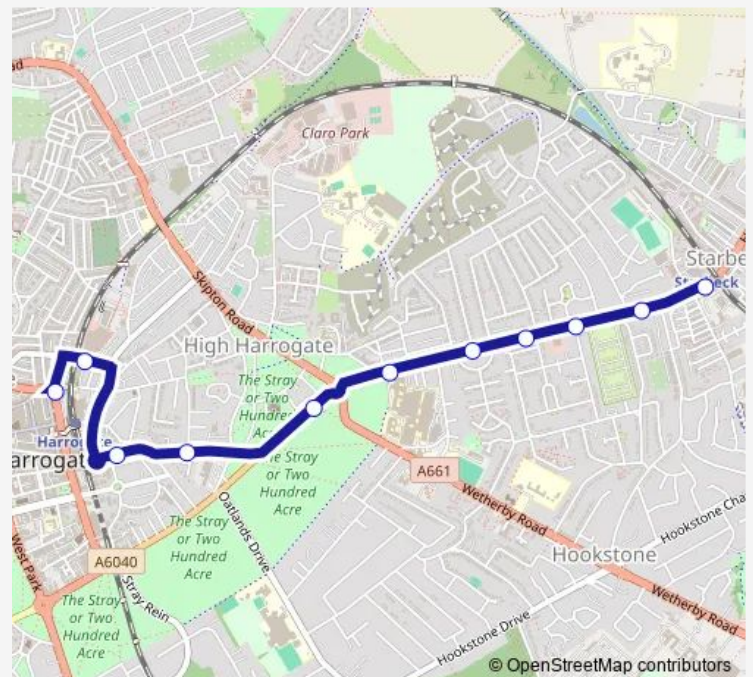

The Avenue

Forest Lane Head

Golf Club

Stevenson Place

High Bridge

Henshaws

Council Offices

Bus Stn Stand B

Route schedule

Hgte Bus Stn Stand 10 — Bus Stn Stand B

Monday	—
Tuesday	—
Wednesday	—
Thursday	—
Friday	—
Saturday	—
Sunday	23:20

Route info

Direction: Hgte Bus Stn Stand 10

Stops: 18

Trip Duration: 0 hour 15 min

Direction

Starbeck Crossing — Bus Station

11 stops

[Open route schedule](#)

Starbeck Crossing

Stonefall Ave

Health Centre

Rydal Road

Leyland Rd

Granby Corner

Christ Church

North Park Rd

The Odeon

Asda

Bus Station

Route schedule