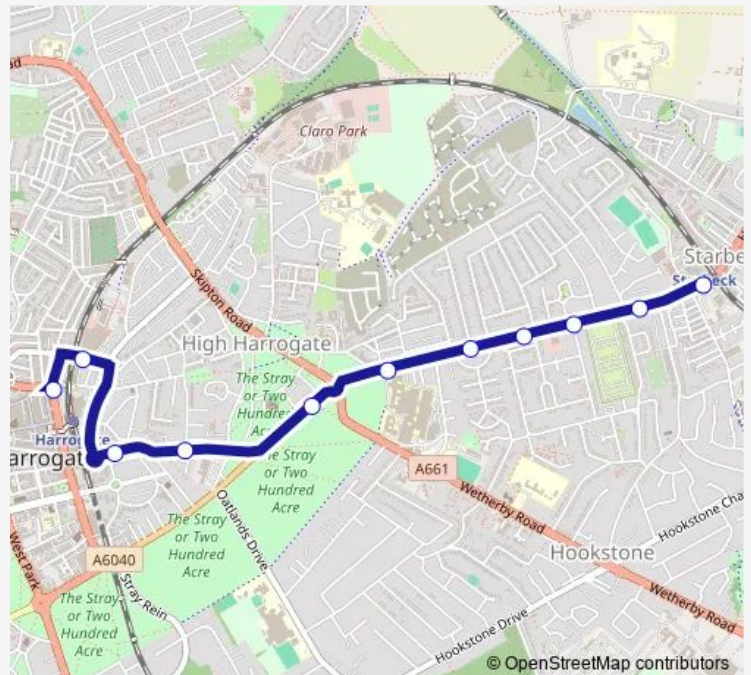

The Avenue

Forest Lane Head

Golf Club

Stevenson Place

High Bridge

Henshaws

Council Offices

Bus Stn Stand B

Sunday 23:20

Route info

Direction: Hgte Bus Stn Stand 10

Stops: 18

Trip Duration: 0 hour 15 min

Direction

Starbeck Crossing — Bus Station

11 stops

[Open route schedule](#)

Starbeck Crossing

Stonefall Ave

Health Centre

Rydal Road

Leyland Rd

Granby Corner

Christ Church

North Park Rd

The Odeon

Asda

Bus Station

Route schedule

Starbeck Crossing — Bus Station

Monday	05:45-06:05
Tuesday	05:45-06:05
Wednesday	05:45-06:05
Thursday	05:45-06:05
Friday	05:45-06:05
Saturday	06:25-06:55
Sunday	06:41