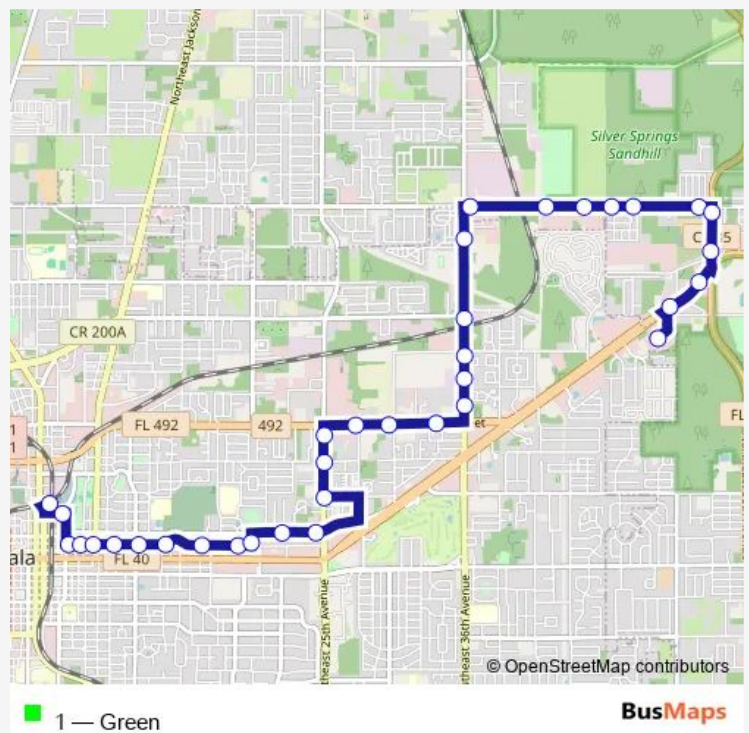

NE 19th Ave. & NE 2nd St.

NE 3rd St. & NE 22nd Ave.

NE 3rd St. & NE 25th Ave.

NE 25th Ave. & NE 7th St.

NE 25th Ave & 10th St N

NE 25th Ave. & 14th St. (Medical Clinic)

NE 14th St. & NE 28th Ave.

NE 14th St. & NE 30th Ave.

NE 14th & NE 34th Ave

NE 36th Ave. & NE 16th Pl.

NE 36th Ave. & NE 17th Pl. (Village Park Apartments)

Route schedule

Ocala Union Station (Transfer Station) — Walmart Supercenter in Silver Springs

Monday	05:00-21:00
Tuesday	05:00-21:00
Wednesday	05:00-21:00
Thursday	05:00-21:00
Friday	05:00-21:00
Saturday	05:00-21:00
Sunday	—

Route info

Direction: Ocala Union Station (Transfer Station)

Stops: 35

Trip Duration: 0 hour 26 min

NE 36th Ave. & NE 21st St.

NE 36th Ave. & NE 24th St.

NE 36th Ave. & NE 33rd St.

35th St. & NE 36th Ave.

E Silver Springs Blvd & NE 55th Ave

E Silver Springs Blvd & NE 24th St

Walmart Supercenter in Silver Springs

Direction

Walmart Supercenter in Silver Springs — Ocala Union Station (Transfer Station)

32 stops