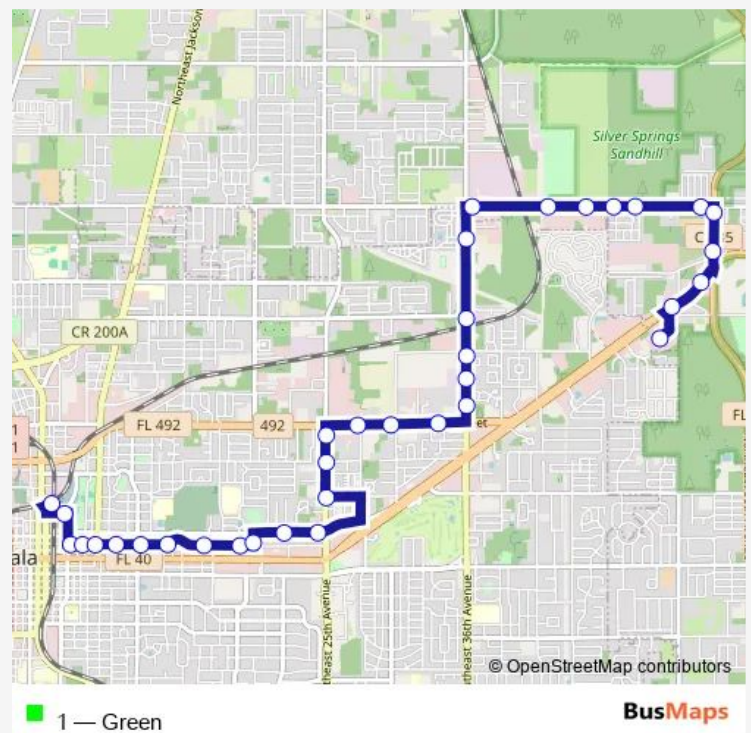

NE 2nd St. & NE Sanchez Ave.

NE 2nd St. & NE 8th Ave.

NE 2nd St. & NE 9th Ave.

NE 2nd St. & NE 11th Ave

NE 2nd St. & NE 13th Ave.

NE 2nd St. & NE 15th Terrace

NE 2nd St. & NE 18th Ave./Ocala Shopping Center

NE 19th Ave. & NE 2nd St.

NE 3rd St. & NE 22nd Ave.

NE 3rd St. & NE 25th Ave.

NE 25th Ave. & NE 7th St.

NE 25th Ave & 10th St N

NE 25th Ave. & 14th St. (Medical Clinic)

NE 14th St. & NE 28th Ave.

NE 14th St. & NE 30th Ave.

NE 14th & NE 34th Ave

NE 36th Ave. & NE 16th Pl.

NE 36th Ave. & NE 17th Pl. (Village Park Apartments)

Route schedule

Ocala Union Station (Transfer Station) — Walmart Supercenter in Silver Springs

Monday	05:00-21:00
Tuesday	05:00-21:00
Wednesday	05:00-21:00
Thursday	05:00-21:00
Friday	05:00-21:00
Saturday	05:00-21:00
Sunday	—

Route info

Direction: Ocala Union Station (Transfer Station)

Stops: 35

Trip Duration: 0 hour 26 min

1 — Green

NE 36th Ave. & NE 21st St.

NE 36th Ave. & NE 24th St.

NE 36th Ave. & NE 33rd St.