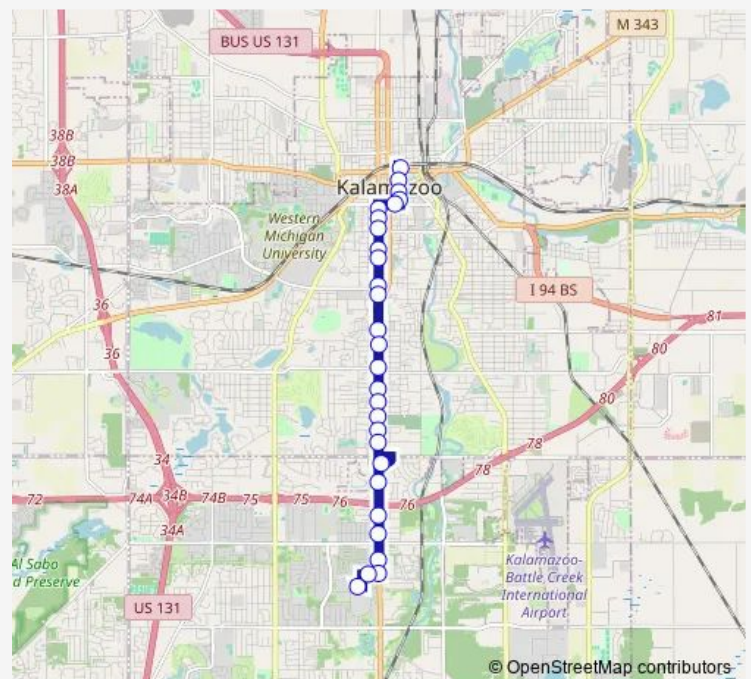

Westnedge at Denway (NW Corner)

Westnedge at Pleasant(NW Corner)

Westnedge at Pratt

Old Kilgore at Westnedge (SE Corner)

Route schedule

Kalamazoo Transit Center — Crossroads Mall at

Monday —

Tuesday —

Wednesday 05:45-21:15

Thursday —

Friday 05:45-21:15

Saturday 06:15-21:15

Sunday 09:15-16:15

Route info

Direction: Kalamazoo Transit Center

Stops: 28

Trip Duration: 0 hour 25 min

1 — Westnedge

Westnedge at Market Place (NW Corner)

Westnedge at New Hampshire (SW Corner)

Westnedge at Van Hosen (W Side)

Westnedge at Southland Drive

Westnedge at Mall Drive (NW Corner)

Mall Drive at Southland Entrance

Crossroads Mall at

Direction

Crossroads Mall at — Kalamazoo Transit Center

23 stops

[Open route schedule](#)

Crossroads Mall at

Westnedge at Della (SE Corner)