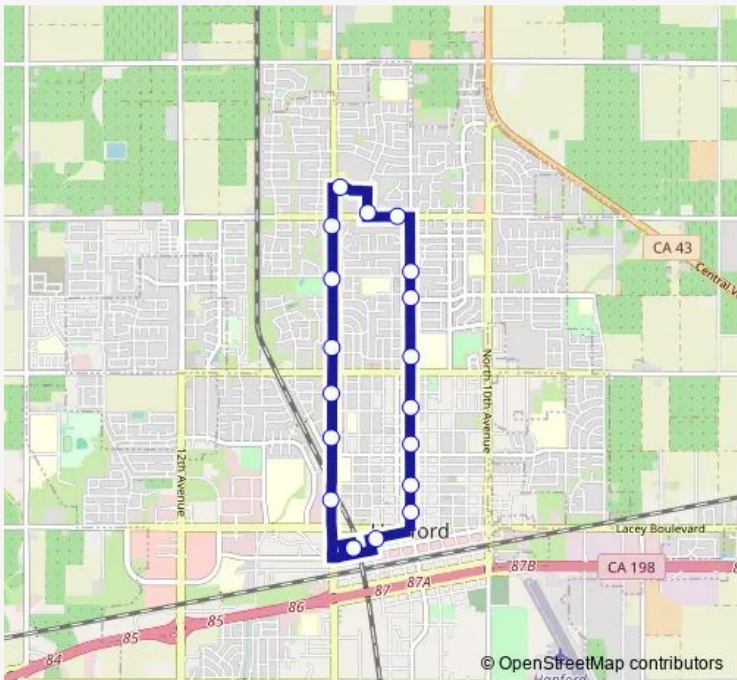

Bus 1 Green Line

[Go to website](#)

Direction
 Kart Transfer Center — Kart Transfer Center
 19 stops
[Open route schedule](#)

- Kart Transfer Center
- 8th @ Aria Community Health
- Douty @ Library
- Douty & Ivy
- Douty@ Community Care
- Douty & Malone
- Douty @ Hanford High School
- Douty & Leland Way
- Douty & Cortner
- Fargo & Carter Way
- Aspen & Fargo
- Northstar @ Remington
- 11th & Fargo @ Church
- 11th & Cortner
- 11th & Jana Way
- 11th & Neville
- 11th @ Kcao
- 11th @ Davita Dialysis
- Kart Transfer Center

Route schedule
 Kart Transfer Center — Kart Transfer Center

Monday	06:30-19:30
Tuesday	06:30-19:30
Wednesday	06:30-19:30
Thursday	06:30-19:30
Friday	06:30-19:30
Saturday	09:30-16:30
Sunday	—

Route info
 Direction: Kart Transfer Center
 Stops: 19
 Trip Duration: 0 hour 30 min