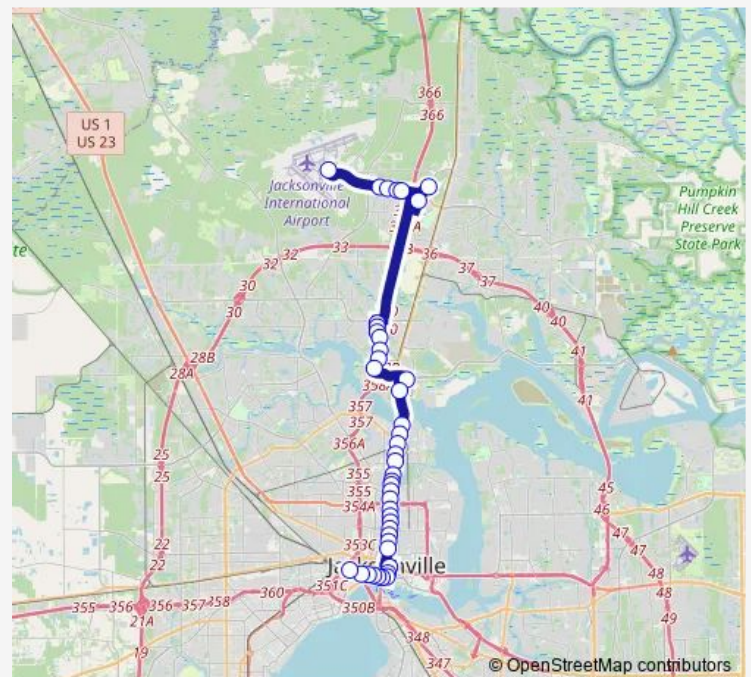

Main St + 31st St. nb

Main St + Winona Dr

Main St + 40th St

Route schedule

Jrtc Bay J — Fscj North Campus

Monday 04:57-22:20

Tuesday 04:57-22:20

Wednesday 04:57-22:20

Thursday 04:57-22:20

Friday 04:57-22:20

Saturday 05:35-22:30

Sunday 05:35-20:35

Route info

Direction: Jrtc Bay J

Stops: 57

Trip Duration: 0 hour 52 min

1 — North Main

Main St + 44th St

Main St + 48th St

Main St + Tallulah Ave

Main St + 61st St

Main St + 65th St

Main St + Sycamore St

Main St + Broward Rd

Main St + Zoo Pkwy

9181 Main St

Broward Rd + Motel Pl

Interstate Center Dr + Clark Rd

435 Interstate Center Dr

10325 Interstate Center Dr

Monaco Dr + Pheasant Dr

Monaco Dr + Dunn Ave