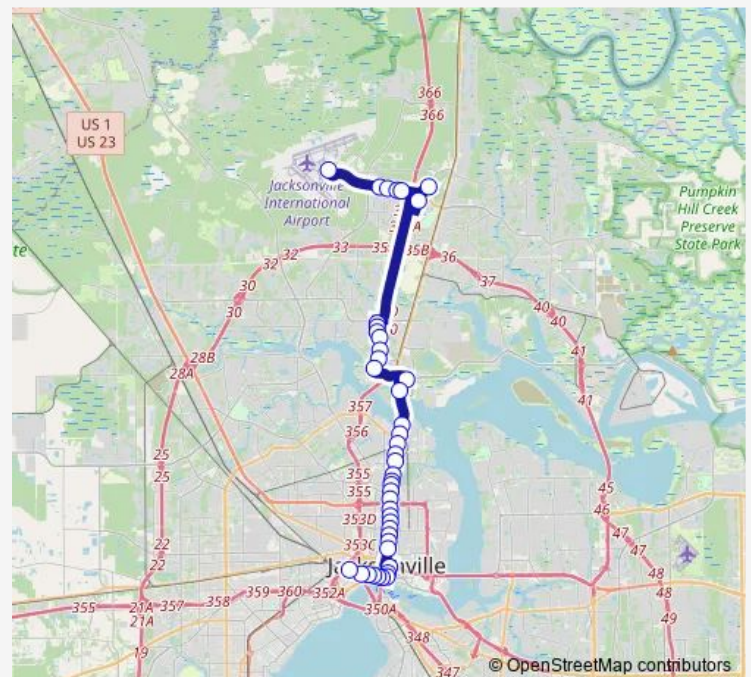

Main St + 3rd St

Main St + 6th St

Main St + 8th St

Main St + 10th St

Main St + 12th St

Main St + 17th St

Main St + 21st St

Main St + 25th St

Main St + 31st St. nb

Main St + Winona Dr

Main St + 40th St

Route schedule

Jrtc Bay C — Fscj North Campus

Monday	04:57-22:20
Tuesday	04:57-22:20
Wednesday	04:57-22:20
Thursday	04:57-22:20
Friday	04:57-22:20
Saturday	05:35-22:30
Sunday	05:35-20:35

Route info

Direction: Jrtc Bay C

Stops: 57

Trip Duration: 0 hour 59 min

1 — North Main

Main St + 44th St

Main St + 48th St

Main St + Tallulah Ave

Main St + 61st St

Main St + 65th St

Main St + Sycamore St

Main St + Broward Rd

Main St + Zoo Pkwy

9181 Main St

Broward Rd + Motel Pl

Interstate Center Dr + Clark Rd